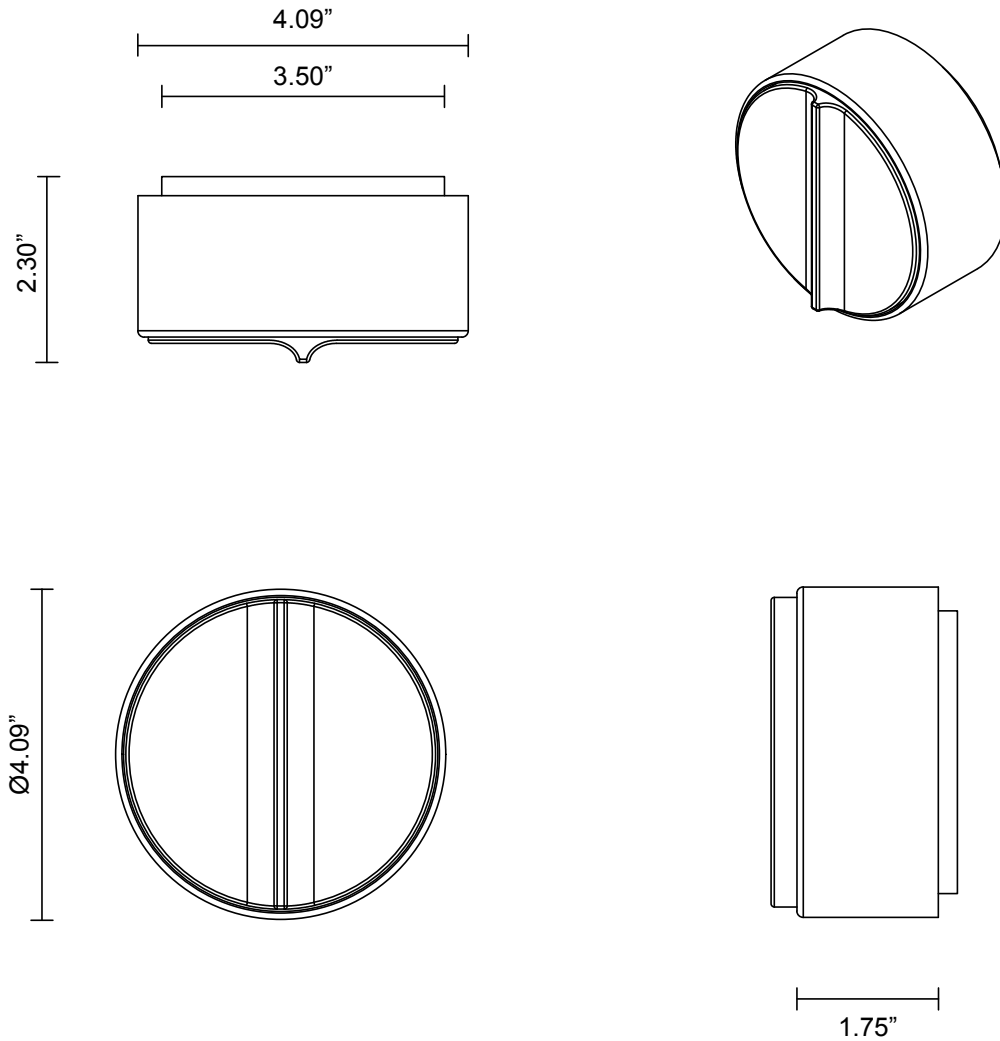

OCCHI COLLECTION  
EXTERIOR WALL SCONCE

OCCHI COLLECTION  
EXTERIOR WALL SCONCE

ARTICOLOSTUDIOS.COM

25V1

**ABOUT OCCHI**

Occhi offers a bold contrast and nuanced light refraction from the gently tumbled face of its circular form.

**LEAD TIME**

8 - 10 weeks

**LIGHT SOURCE**

6W LED Board 500mA 10.6Vf CC  
2700K warm white  
500 lumens  
Dimmable

**INSTALLATION**

Supplied with external driver and mounting plate to fit 4.0 square Jbox

**WEIGHT**