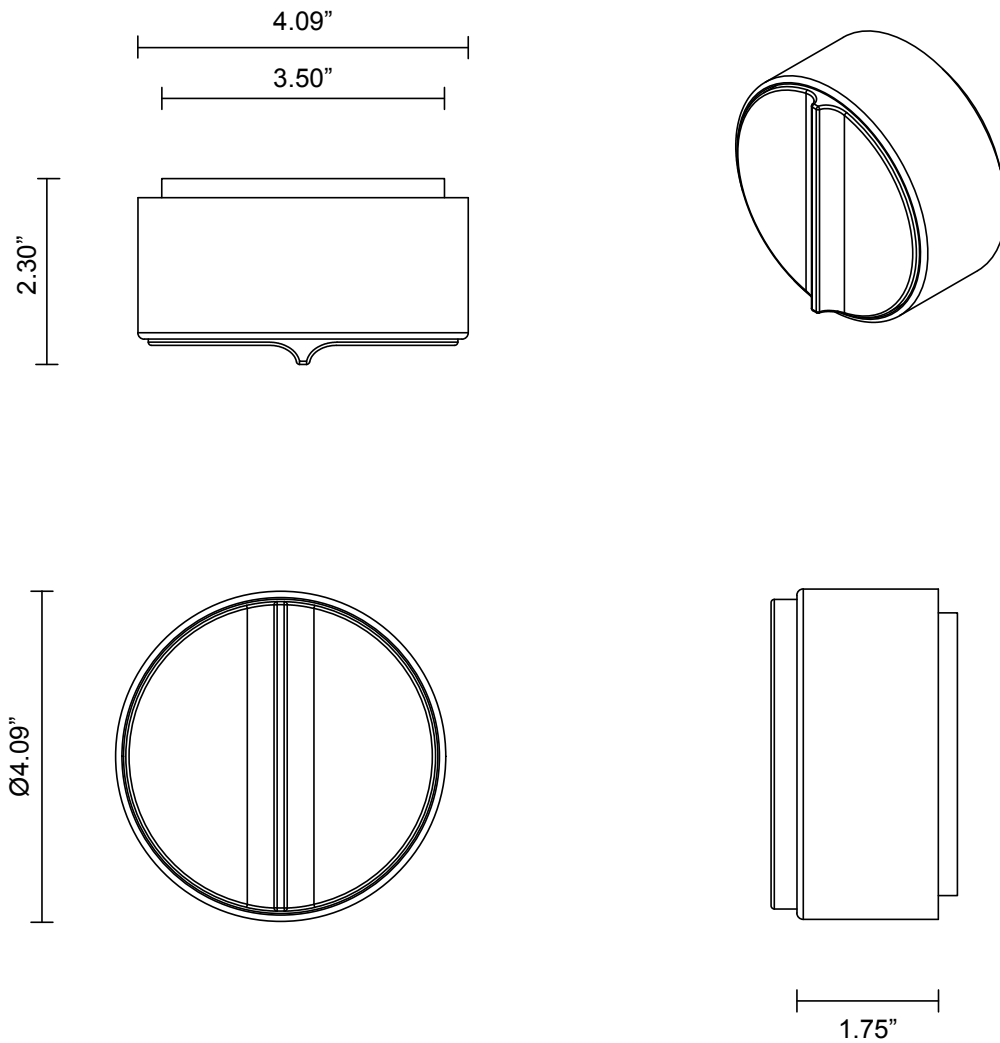

OCCHI COLLECTION
EXTERIOR WALL SCONCE

OCCHI COLLECTION
EXTERIOR WALL SCONCE

ARTICOLOSTUDIOS.COM

24V2

ABOUT OCCHI

Occhi offers a bold contrast and nuanced light refraction from the gently tumbled face of its circular form.

LEAD TIME

8 - 10 weeks

LIGHT SOURCE

6W LED Board 500mA 10.6Vf CC
2700K warm white
500 lumens
Dimmable

INSTALLATION

Supplied with external driver and mounting plate to fit 4.0 square Jbox

WEIGHT

8 lb