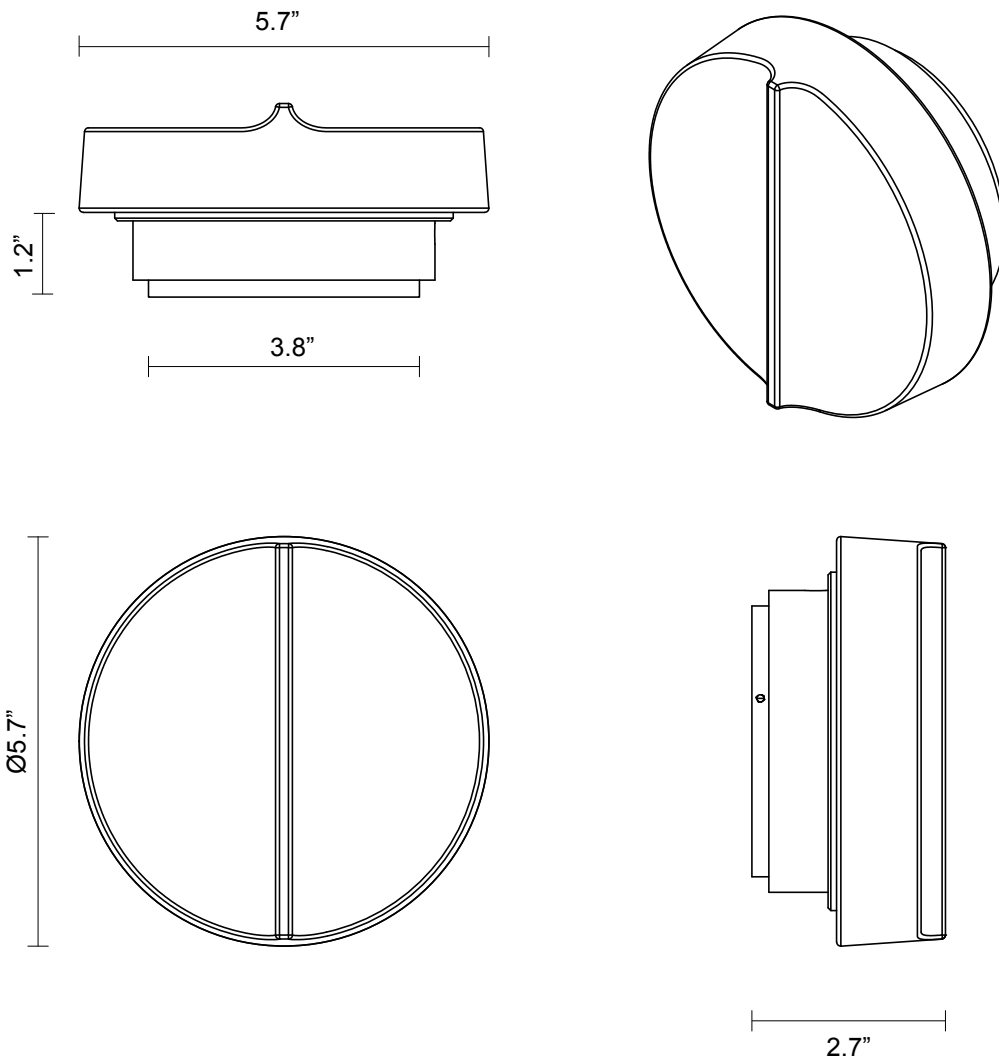

OCCHI COLLECTION
EXTERIOR MAXI WALL SCONCE

OCCHI COLLECTION
EXTERIOR MAXI WALL SCONCE

ARTICOLOSTUDIOS.COM

244/2

ABOUT OCCHI

Occhi offers a bold contrast and nuanced light refraction from the gently tumbled face of its circular form.