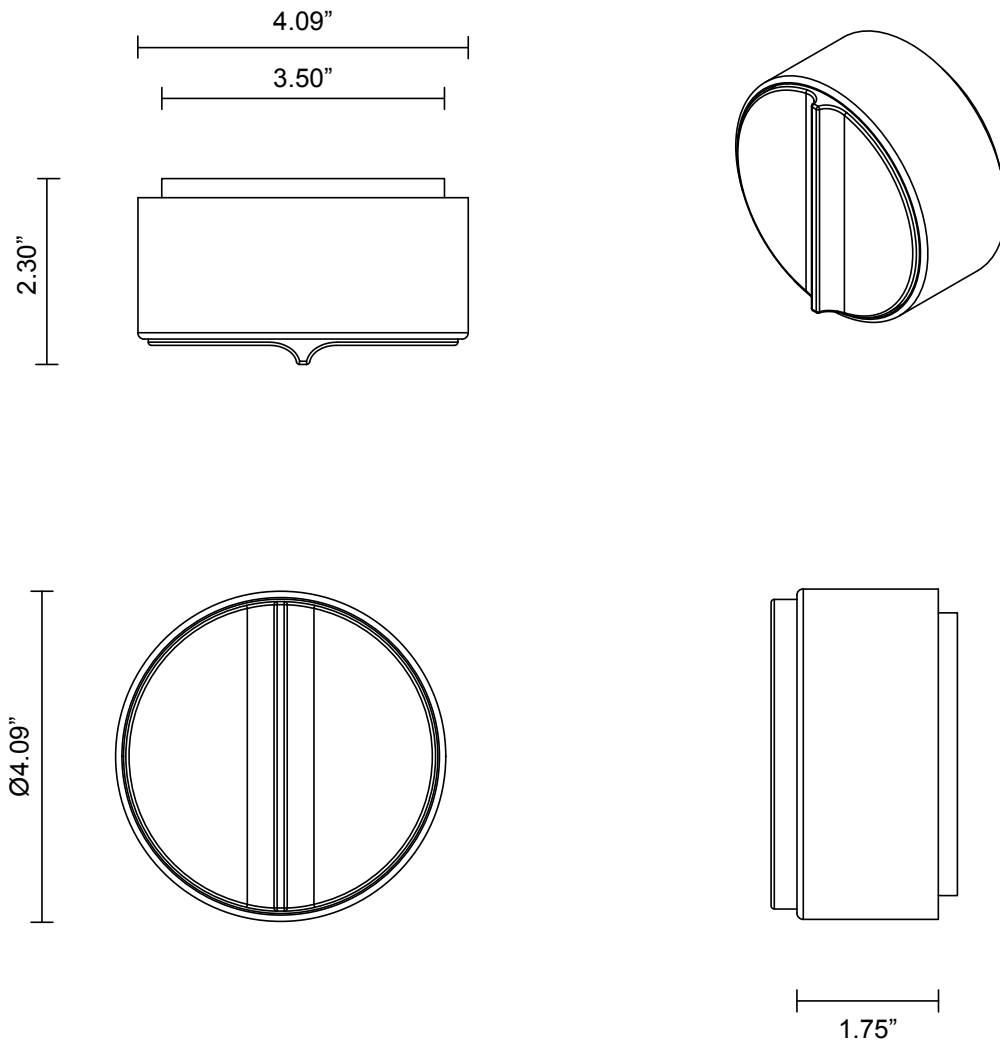

OCCHI COLLECTION
EXTERIOR WALL SCONCE

OCCHI COLLECTION
EXTERIOR WALL SCONCE

ARTICOLOSTUDIOS.COM

24V1

ABOUT OCCHI

Occhi offers a bold contrast and nuanced light refraction from the gently tumbled face of its circular form.

LEAD TIME

8 - 10 weeks

LIGHT SOURCE

6W LED Board 500mA 10.6Vf CC
2700K warm white
500 lumens
Dimmable

INSTALLATION

Supplied with external driver and mounting plate to fit 4.0 square Jbox

WEIGHT

8 lb