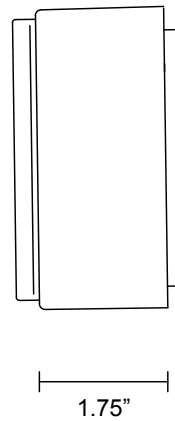

OCCHI COLLECTION
EXTERIOR WALL SCONCE

OCCHI COLLECTION
EXTERIOR WALL SCONCE

ARTICOLOSTUDIOS.COM

23V3

ABOUT OCCHI

Occhi offers a bold contrast and nuanced light refraction from the gently tumbled face of its circular form.

LEAD TIME

8 - 10 weeks

LIGHT SOURCE

24V 5.8W Constant Voltage LED,
2700K warm white
500 lumens
Dimmable

INSTALLATION

Supplied with external driver and
mounting plate to fit 4.0 square Jbox

WEIGHT

8 lb