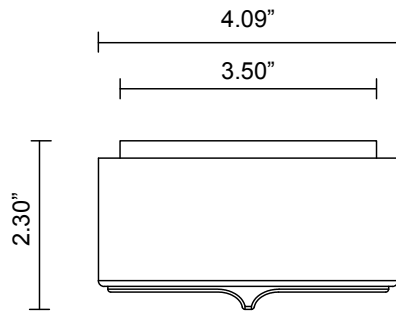

OCCHI COLLECTION
EXTERIOR WALL SCONCE

ARTICOLOSTUDIOS.COM

23V3

ABOUT OCCHI

Occhi offers a bold contrast and nuanced light refraction from the gently tumbled face of its circular form.

LEAD TIME

8 - 10 weeks

LIGHT SOURCE

24V 5.8W Constant Voltage LED,
2700K warm white
500 lumens
Dimmable

INSTALLATION

Supplied with external driver and
mounting plate to fit 4.0 square Jbox

WEIGHT

8 lb

CERTIFICATION STANDARD

UL

WARRANTY

3 years

FITTING FINISHES

Anodised Black

*Custom finishes available on request:

Light Grey
Dark Grey
Gun Metal
Light Brass
Dark Brass

SHADE COLOURS

Frosted