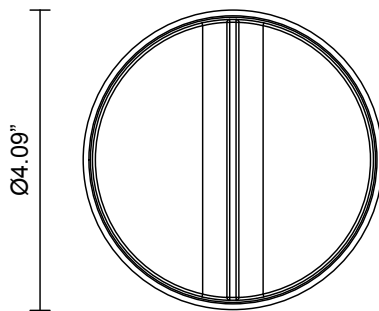

OCCHI COLLECTION
EXTERIOR WALL SCONCE

OCCHI COLLECTION
EXTERIOR WALL SCONCE

ARTICOLOSTUDIOS.COM

23V3

ABOUT OCCHI

Occhi offers a bold contrast and nuanced light refraction from the gently tumbled face of its circular form.

LEAD TIME

8 - 10 weeks

LIGHT SOURCE

24V 5.8W Constant Voltage LED,
2700K warm white
500 lumens
Dimmable

INSTALLATION

Supplied with external driver and
mounting plate to fit 4.0 square Jbox

WEIGHT

8 lb