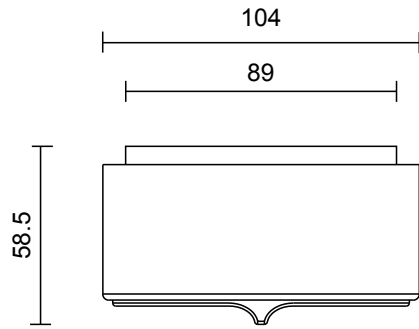

OCCHI COLLECTION
EXTERIOR WALL SCONCE

ARTICOLOSTUDIOS.COM

25V1

ABOUT OCCHI

Occhi offers a bold contrast and nuanced light refraction from the gently tumbled face of its circular form.

LEAD TIME

6 - 8 weeks

LIGHT SOURCE

24V 5.8W Constant Voltage LED,
2700K warm white
500 lumens
Dimmable

INSTALLATION

Supplied with external driver

WEIGHT

3kg

IP RATING

IP65

CERTIFICATION

CE/AU

WARRANTY

3 years

FITTING FINISHES

Anodised Black
Anodised Bronze

SHADE COLOURS

Frosted