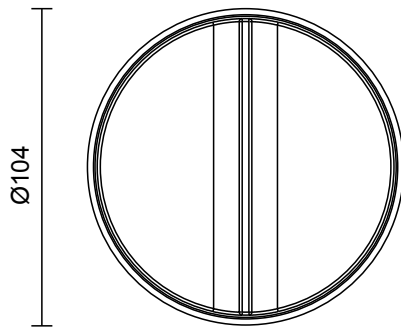

OCCHI COLLECTION
EXTERIOR WALL SCONCE

OCCHI COLLECTION
EXTERIOR WALL SCONCE

ARTICOLOSTUDIOS.COM

25V1

ABOUT OCCHI

Occhi offers a bold contrast and nuanced light refraction from the gently tumbled face of its circular form.

LEAD TIME

6 - 8 weeks

LIGHT SOURCE

24V 5.8W Constant Voltage LED,
2700K warm white
500 lumens
Dimmable

INSTALLATION

Supplied with external driver

WEIGHT

3kg