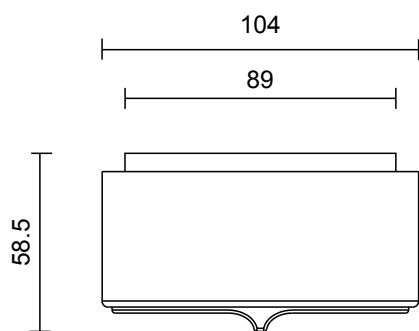

OCCHI COLLECTION
EXTERIOR WALL SCONCE

ARTICOLOSTUDIOS.COM

24V1

ABOUT OCCHI

Occhi offers a bold contrast and nuanced light refraction from the gently tumbled face of its circular form.

LEAD TIME

6 - 8 weeks

LIGHT SOURCE

24V 5.8W Constant Voltage LED,
2700K warm white
500 lumens
Dimmable

INSTALLATION

Supplied with external driver

WEIGHT

3kg

IP RATING

IP65

CERTIFICATION

CE/AU

WARRANTY

3 years

FITTING FINISHES

Anodised Black

SHADE COLOURS

Frosted