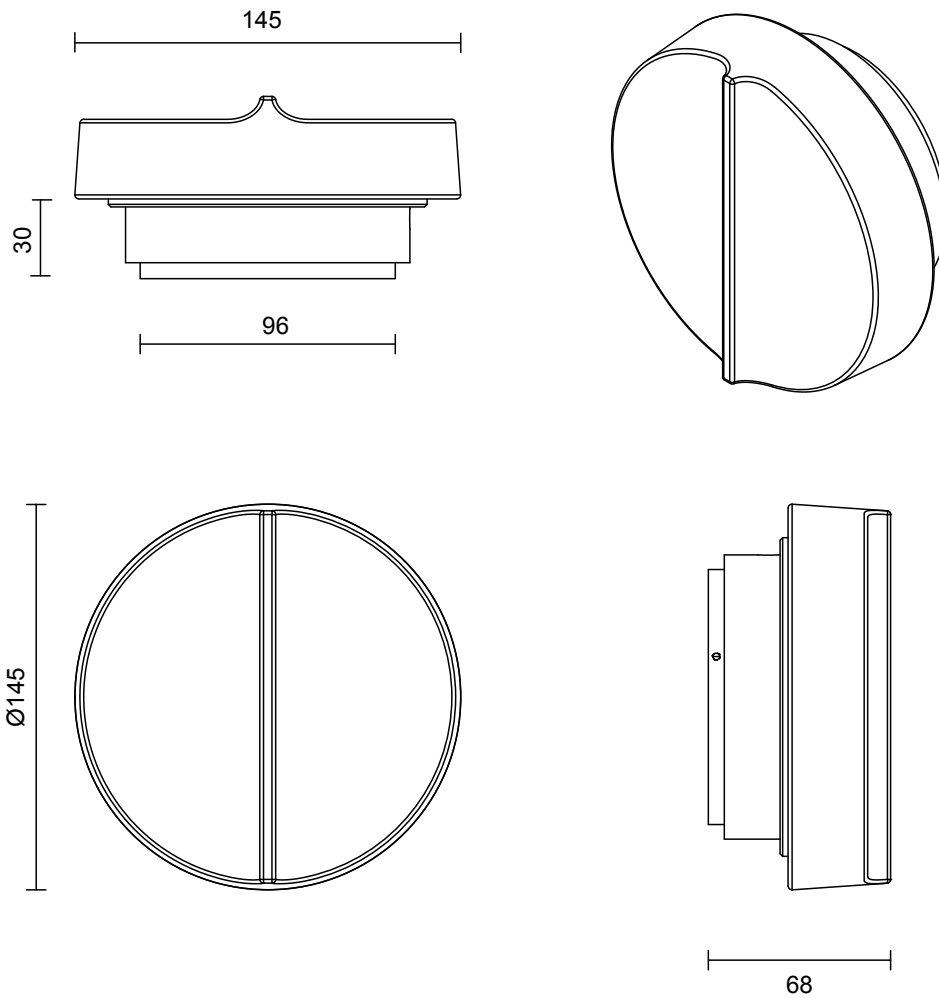

OCCHI COLLECTION
EXTERIOR MAXI WALL SCONCE

ARTICOLOSTUDIOS.COM

24V1

ABOUT OCCHI

Occhi offers a bold contrast and nuanced light refraction from the gently tumbled face of its circular form.

LEAD TIME

6 - 8 weeks

LIGHT SOURCE

24V 5.8W Constant Voltage LED,
2700K warm white
500 lumens
Dimmable

INSTALLATION

Supplied with external driver

WEIGHT

3.5kg

IP RATING

IP65

CERTIFICATION

CE/AU

WARRANTY

3 years

FITTING FINISHES

Anodised Black

SHADE COLOURS

Frosted