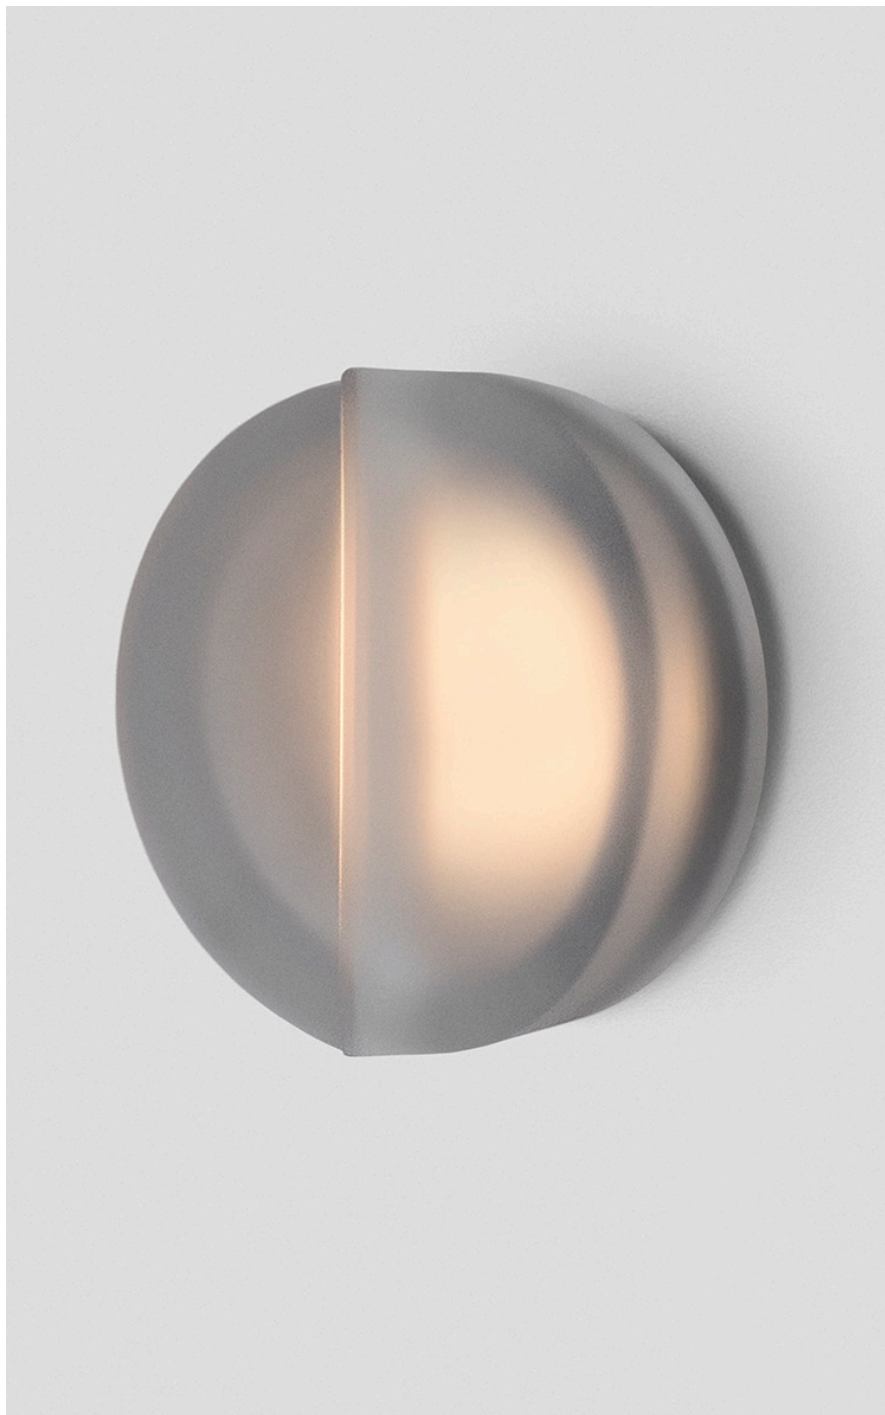

OCCHI COLLECTION
EXTERIOR WALL SCONCE

OCCHI COLLECTION
EXTERIOR WALL SCONCE

ARTICOLOSTUDIOS.COM

24V1

ABOUT OCCHI

Occhi offers a bold contrast and nuanced light refraction from the gently tumbled face of its circular form.

SHADE COLOURS

Frosted

OCCHI COLLECTION
EXTERIOR MAXI WALL SCONCE

OCCHI COLLECTION
EXTERIOR MAXI WALL SCONCE

ARTICOLOSTUDIOS.COM

24V1

ABOUT OCCHI

Occhi offers a bold contrast and nuanced light refraction from the gently tumbled face of its circular form.