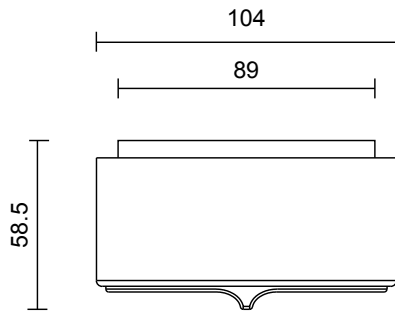

OCCHI COLLECTION
EXTERIOR WALL SCONCE

EXTERIOR WALL SCONCE

23V3

ABOUT OCCHI

Occhi offers a bold contrast and nuanced light refraction from the gently tumbled face of its circular form.

LEAD TIME

6 - 8 weeks

LIGHT SOURCE

24V 5.8W Constant Voltage LED,
2700K warm white
500 lumens
Dimmable

INSTALLATION

Supplied with external driver

WEIGHT

3kg

IP RATING

IP65