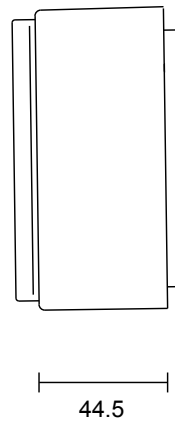

OCCHI COLLECTION
EXTERIOR WALL SCONCE

EXTERIOR WALL SCONCE

23V3

ABOUT OCCHI

Occhi offers a bold contrast and nuanced light refraction from the gently tumbled face of its circular form.

LEAD TIME

6 - 8 weeks

LIGHT SOURCE

24V 5.8W Constant Voltage LED,
2700K warm white
500 lumens
Dimmable

INSTALLATION

Supplied with external driver

WEIGHT

3kg

IP RATING

IP65