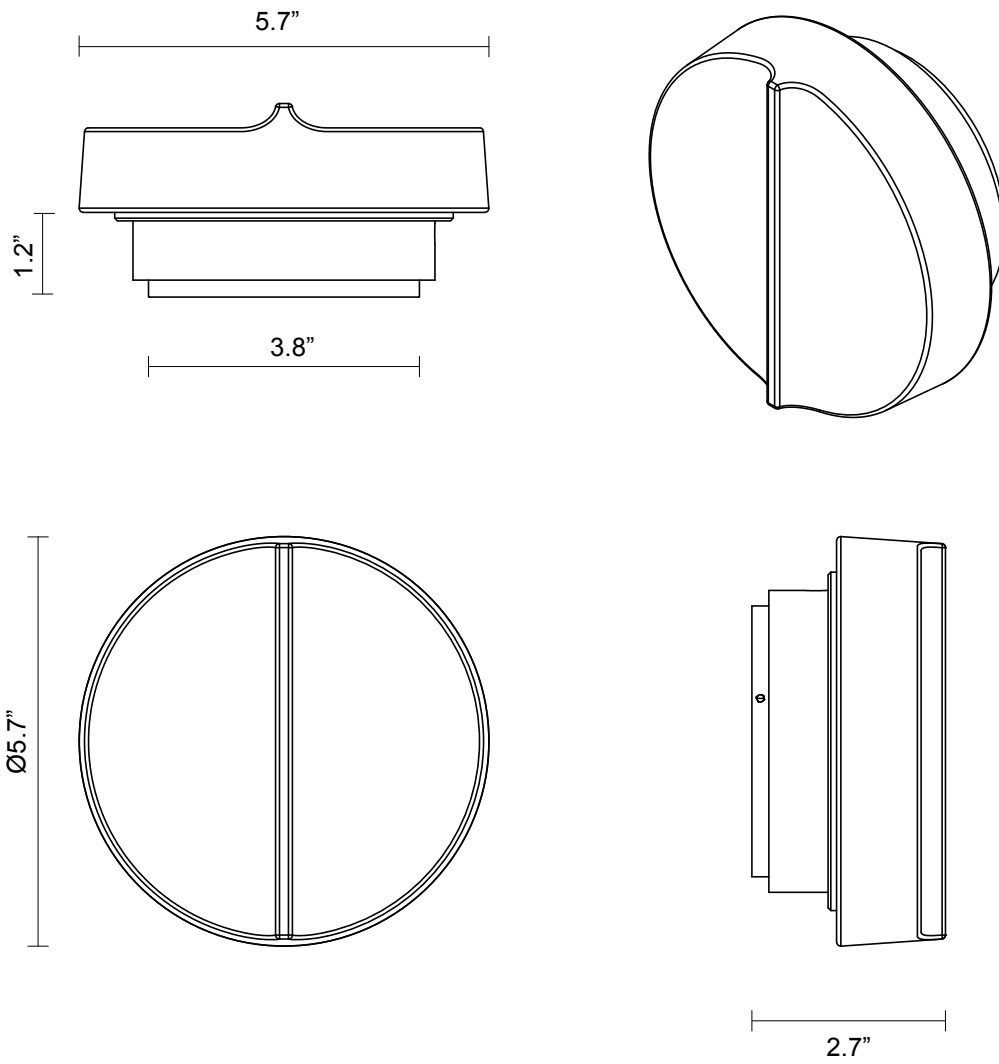

OCCHI COLLECTION  
EXTERIOR MAXI WALL SCONCE

OCCHI COLLECTION  
EXTERIOR MAXI WALL SCONCE

ARTICOLOSTUDIOS.COM

25V1

**ABOUT OCCHI**

Occhi offers a bold contrast and nuanced light refraction from the gently tumbled face of its circular form.

**LEAD TIME**

8 - 10 weeks

**LIGHT SOURCE**

6W LED Board 500mA 10.6Vf CC  
2700K warm white  
500 lumens  
Dimmable

**INSTALLATION**

Supplied with external driver and mounting plate to fit 4.0 square Jbox

**WEIGHT**