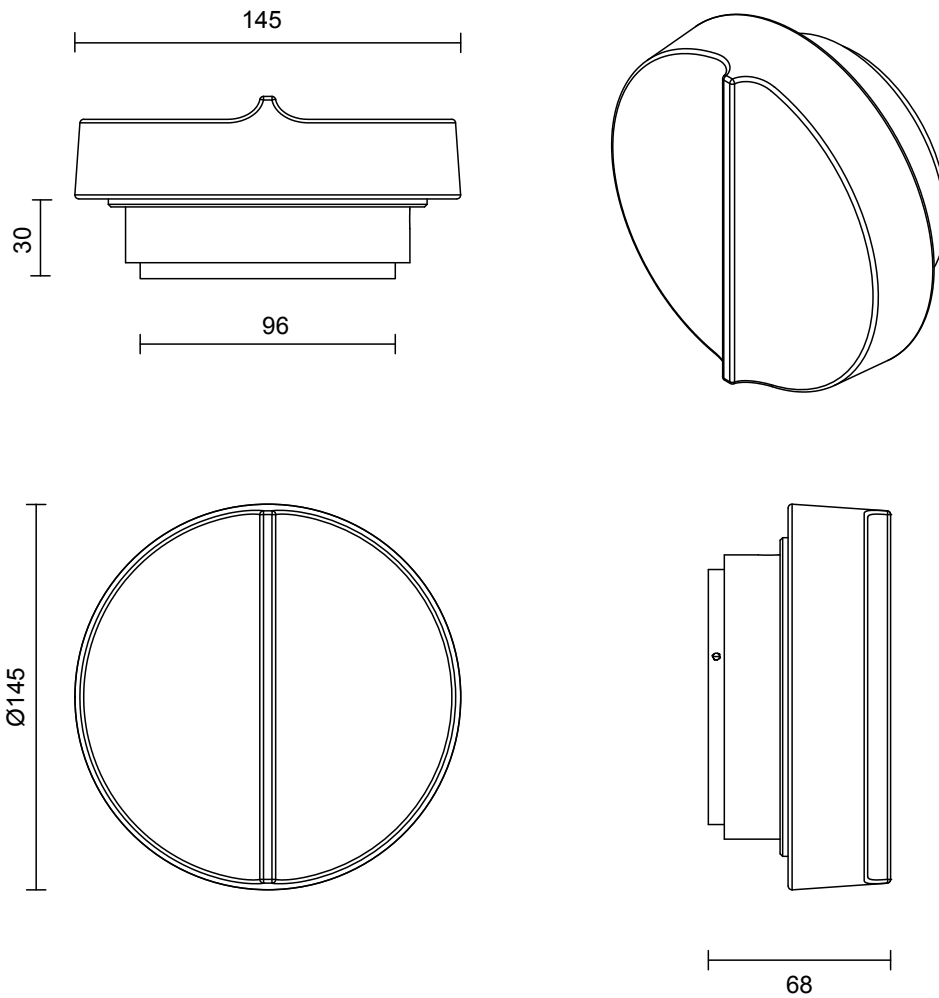

OCCHI COLLECTION
EXTERIOR MAXI WALL SCONCE

OCCHI COLLECTION
EXTERIOR MAXI WALL SCONCE

ARTICOLOSTUDIOS.COM

25V1

ABOUT OCCHI

Occhi offers a bold contrast and nuanced light refraction from the gently tumbled face of its circular form.

LEAD TIME

6 - 8 weeks

LIGHT SOURCE

24V 5.8W Constant Voltage LED,
2700K warm white
500 lumens
Dimmable

INSTALLATION

Supplied with external driver

WEIGHT

3.5kg