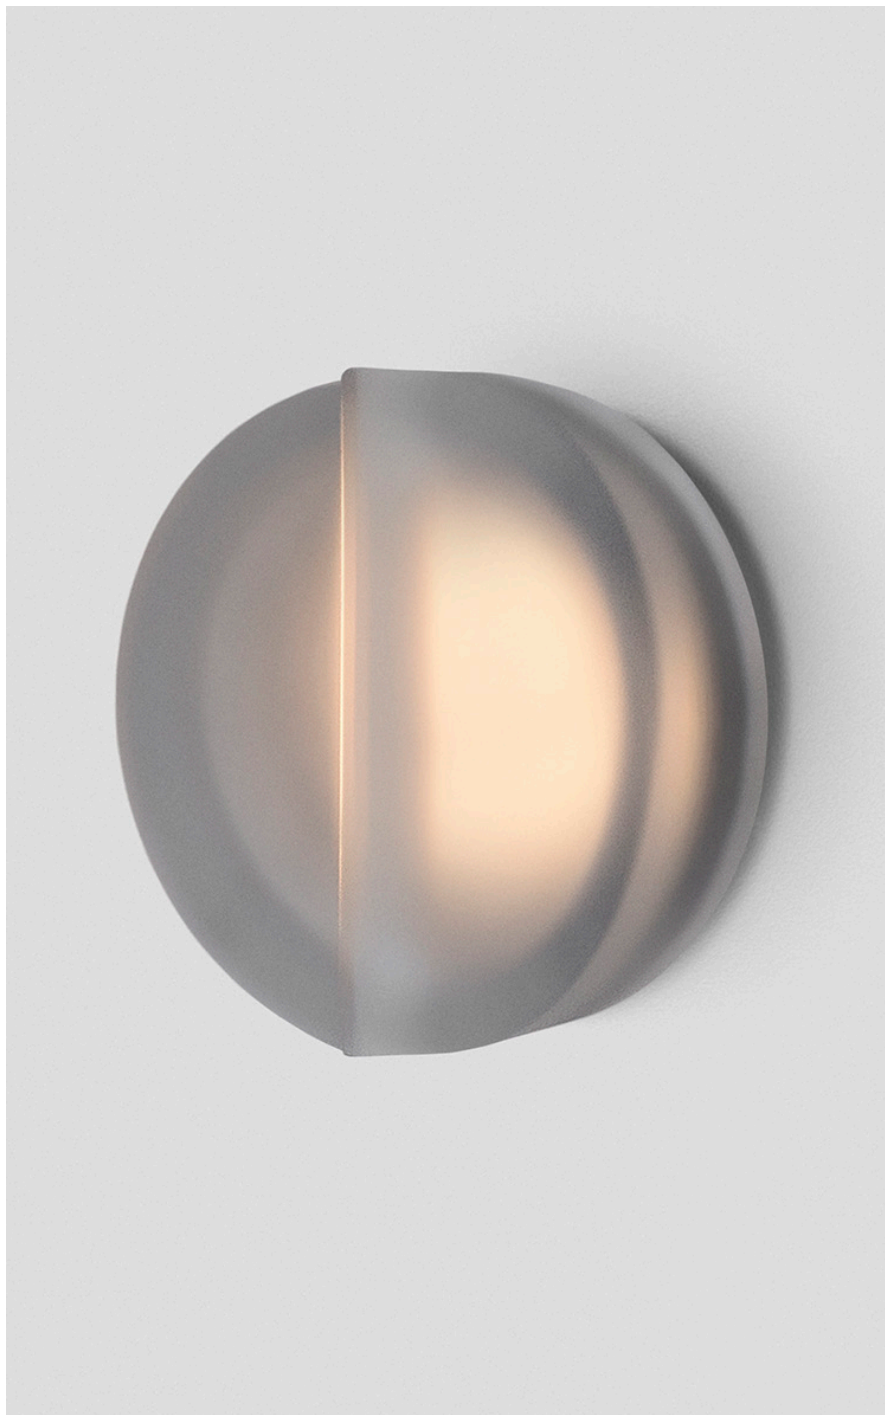

OCCHI COLLECTION
EXTERIOR MAXI WALL SCONCE

OCCHI COLLECTION
EXTERIOR MAXI WALL SCONCE

ARTICOLOSTUDIOS.COM

25V1

ABOUT OCCHI

Occhi offers a bold contrast and nuanced light refraction from the gently tumbled face of its circular form.

LEAD TIME

6 - 8 weeks

LIGHT SOURCE

24V 5.8W Constant Voltage LED,
2700K warm white
500 lumens
Dimmable

INSTALLATION

Supplied with external driver

WEIGHT

3.5kg

SHADE COLOURS

Frosted