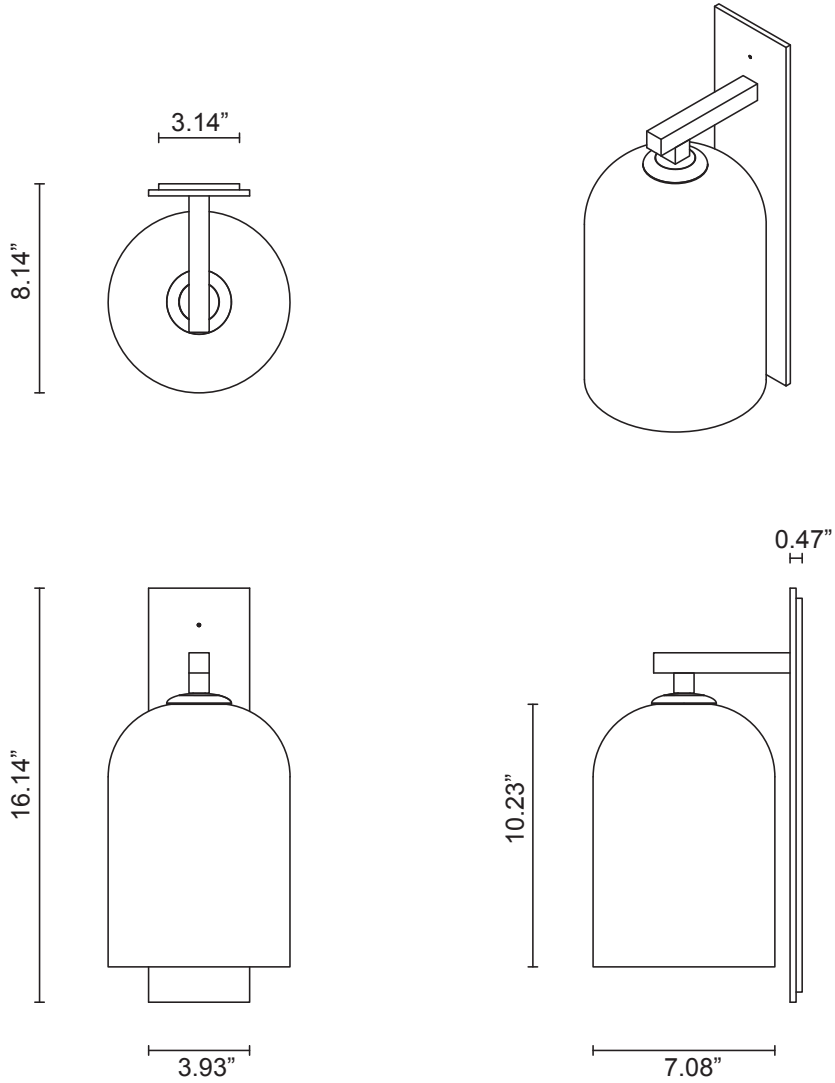

MONI COLLECTION
EXTERIOR WALL SCONCE

MONI COLLECTION
EXTERIOR WALL SCNCE

ARTICOLOSTUDIOS.COM

24V1

ABOUT MONI

Moni is defined by its fluid form created using a handcrafted artisanal technique refined over generations.

LEAD TIME

8 - 10 weeks

LIGHT SOURCE

12V 6W Constant Current LED Board,
500mA
2700K warm white
400 lumens
Dimmable

INSTALLATION

Supplied with external driver and
mounting plate to fit 4.0 square Jbox

WEIGHT

10 lb