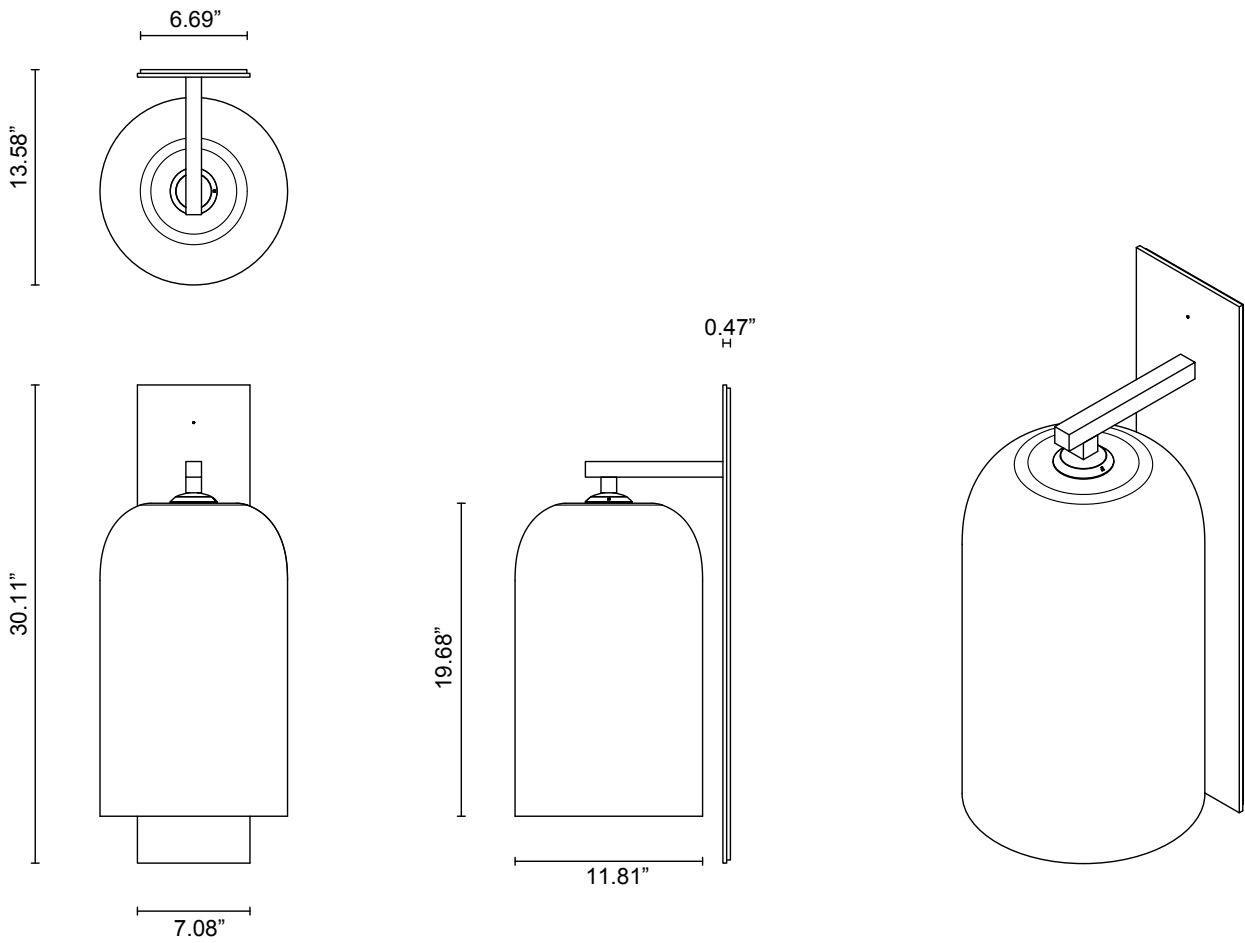

MONI COLLECTION

ARTICOLOSTUDIOS.COM

EXTERIOR EXTRA LARGE WALL SCONCE

24V1

ABOUT MONI

Moni is defined by its fluid form created using a handcrafted artisanal technique refined over generations. .

LEAD TIME

8 - 10 weeks

LIGHT SOURCE

12V 8.4W Constant Current LED Board, 500mA
2700K warm white
600 lumens
Dimmable

INSTALLATION

Supplied with external driver and mounting plate to fit 4.0 square Jbox

WEIGHT

20 lb

IP RATING

IP65

CERTIFICATION STANDARD

UL

WARRANTY

3 years

FITTING FINISHES

Anodised Black

EXTERIOR SHADE COLOUR

Clear and White