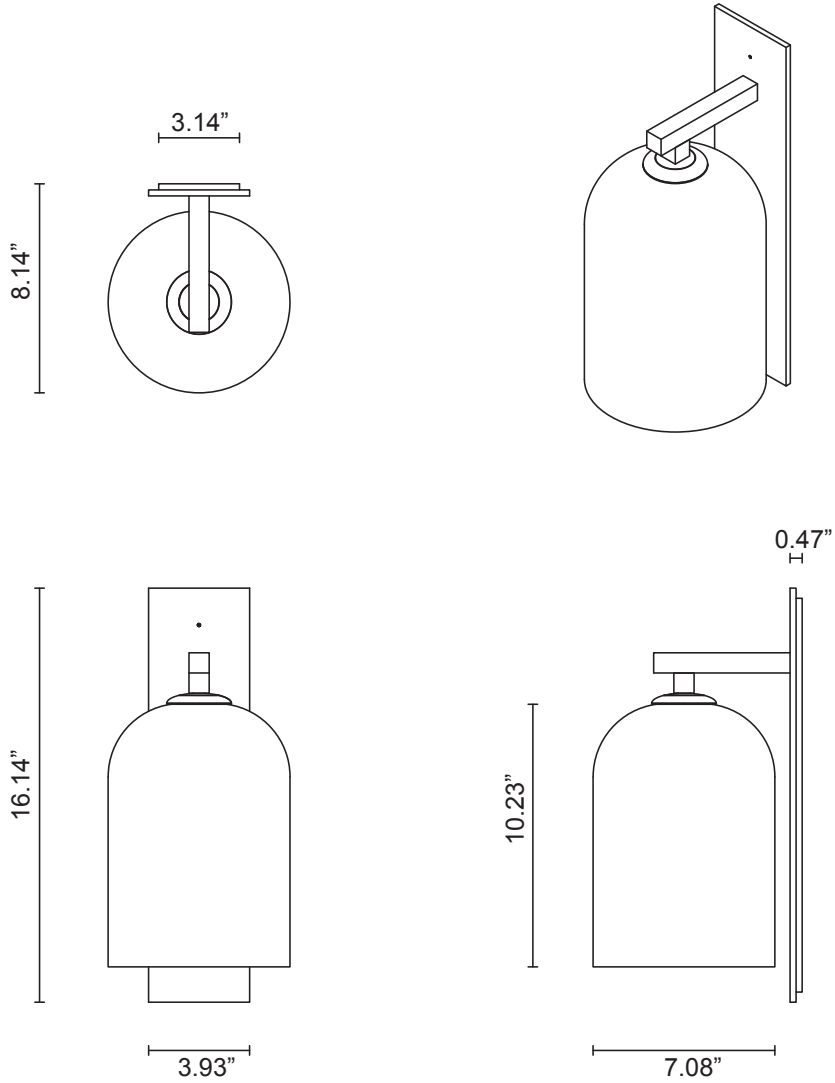

MONI COLLECTION
EXTERIOR WALL SCNCE

ARTICOLOSTUDIOS.COM

23V3

ABOUT MONI

Moni is defined by its fluid form created using a handcrafted artisanal technique refined over generations.

LEAD TIME

8 - 10 weeks

LIGHT SOURCE

12V 6W Constant Current LED Board,
500mA
2700K warm white
400 lumens
Dimmable

INSTALLATION

Supplied with external driver and
mounting plate to fit 4.0 square Jbox

WEIGHT

10 lb

IP RATING

IP65

CERTIFICATION STANDARD

UL

WARRANTY

3 years

FITTING FINISHES

Anodised Black

*Custom finishes available on request:

Light Grey
Dark Grey
Gun Metal
Light Brass
Dark Brass

EXTERIOR SHADE COLOUR

Clear and White