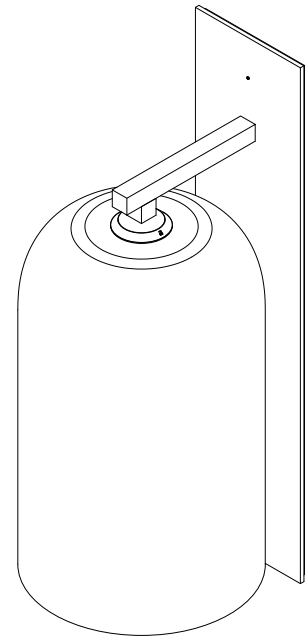

EXTERIOR SHADE COLOUR

Clear and White

MONI COLLECTION
EXTERIOR EXTRA LARGE WALL SCONCE

MONI COLLECTION

ARTICOLOSTUDIOS.COM

EXTERIOR EXTRA LARGE WALL SCONCE

24V1

ABOUT MONI