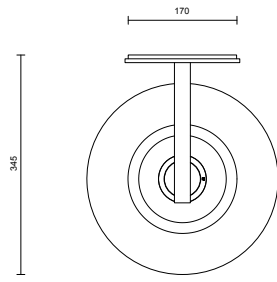

MONI COLLECTION

ARTICOLOSTUDIOS.COM

EXTERIOR EXTRA LARGE WALL SCONCE

24V1

ABOUT MONI

Moni is defined by its fluid form created using a handcrafted artisanal technique refined over generations. .

LEAD TIME

6 - 8 weeks

LIGHT SOURCE

11.5Vf 6W LED Board, 500mA
2700K warm white
400 lumens
Dimmable

INSTALLATION

Supplied with an external driver

WEIGHT

8kg

IP RATING

IP65

CERTIFICATION

CE/AU

WARRANTY

3 years

FITTING FINISHES

Anodised Black

EXTERIOR SHADE COLOUR

Clear and White