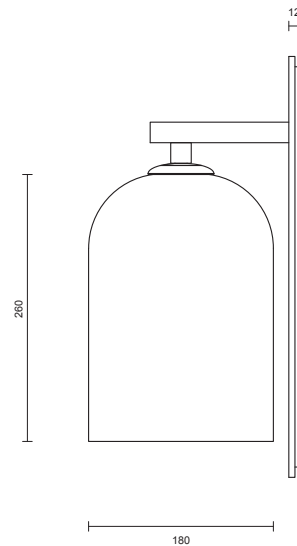

MONI COLLECTION
EXTERIOR WALL SCONCE

ARTICOLOSTUDIOS.COM

24411

ABOUT MONI

Moni is defined by its fluid form created using a handcrafted artisanal technique refined over generations.

LEAD TIME

6 - 8 weeks

LIGHT SOURCE

12V 6W Constant Current LED Board,
500mA
2700K warm white
400 lumens
Dimmable

INSTALLATION

Supplied with an external driver

WEIGHT

5kg

IP RATING

IP65

CERTIFICATION

CE/AU

WARRANTY

3 years

FITTING FINISHES

Anodised Black

EXTERIOR SHADE COLOUR

Clear and White