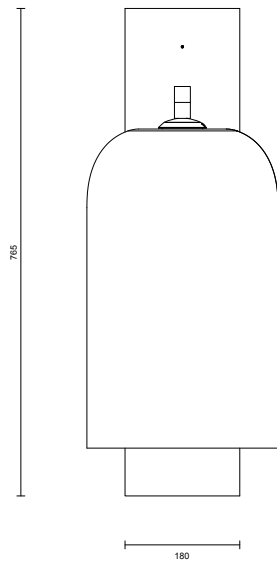

MONI COLLECTION

ARTICOLOSTUDIOS.COM

EXTERIOR EXTRA LARGE WALL SCONCE

24V1

ABOUT MONI

Moni is defined by its fluid form created using a handcrafted artisanal technique refined over generations. .

LEAD TIME

6 - 8 weeks

LIGHT SOURCE

11.5Vf 6W LED Board, 500mA
2700K warm white
400 lumens
Dimmable

INSTALLATION

Supplied with an external driver

WEIGHT

8kg

IP RATING

IP65

CERTIFICATION

CE/AU

WARRANTY

3 years

FITTING FINISHES

Anodised Black

EXTERIOR SHADE COLOUR

Clear and White