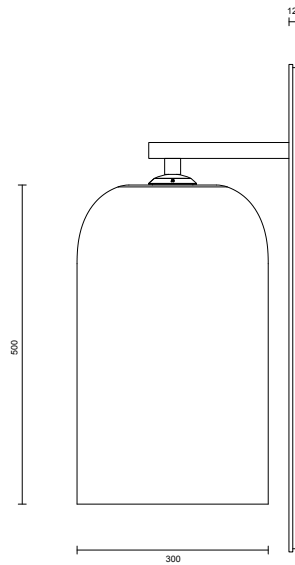

MONI COLLECTION

ARTICOLOSTUDIOS.COM

EXTERIOR EXTRA LARGE WALL SCONCE

24V1

ABOUT MONI

Moni is defined by its fluid form created using a handcrafted artisanal technique refined over generations. .

LEAD TIME

6 - 8 weeks

LIGHT SOURCE

11.5Vf 6W LED Board, 500mA
2700K warm white
400 lumens
Dimmable

INSTALLATION

Supplied with an external driver

WEIGHT

8kg

IP RATING

IP65

CERTIFICATION

CE/AU

WARRANTY

3 years

FITTING FINISHES

Anodised Black

EXTERIOR SHADE COLOUR

Clear and White