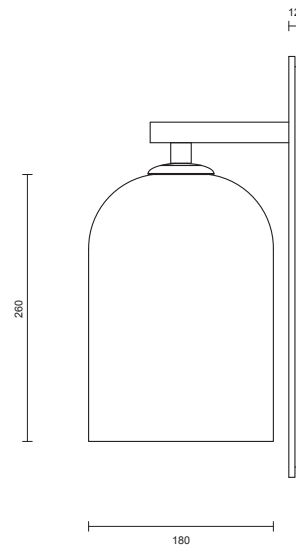

MONI COLLECTION
EXTERIOR WALL SCONCE

ARTICOLOSTUDIOS.COM

23V2

ABOUT MONI

Moni is defined by its fluid form created using a handcrafted artisanal technique refined over generations.

LEAD TIME

6 - 8 weeks

LIGHT SOURCE

12V 6W Constant Current LED Board,
500mA
2700K warm white
400 lumens
Dimmable

INSTALLATION

Supplied with an external driver

WEIGHT

5kg

IP RATING

IP65

CERTIFICATION

CE/AU

WARRANTY

3 years

FITTING FINISHES

Anodised Black

*Custom finishes available on request:

Light Grey
Dark Grey
Gun Metal
Light Brass
Dark Brass

EXTERIOR SHADE COLOUR

Clear and White