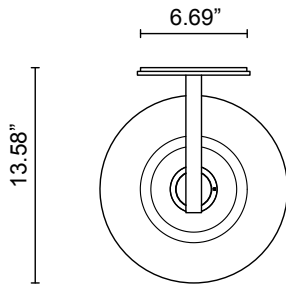

EXTERIOR EXTRA LARGE WALL SCONCE

24V2

ABOUT LUMI

Cocooned in perfect symmetry, Lumi reimagines a traditional coachman's light to reflect a timeless and refined simplicity of form.

LEAD TIME

8 - 10 weeks

LIGHT SOURCE