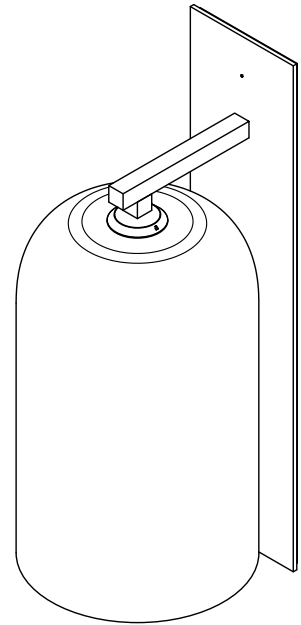

EXTERIOR EXTRA LARGE WALL SCONCE

24V2

ABOUT LUMI

Cocooned in perfect symmetry, Lumi reimagines a traditional coachman's light to reflect a timeless and refined simplicity of form.

LEAD TIME

8 - 10 weeks

LIGHT SOURCE