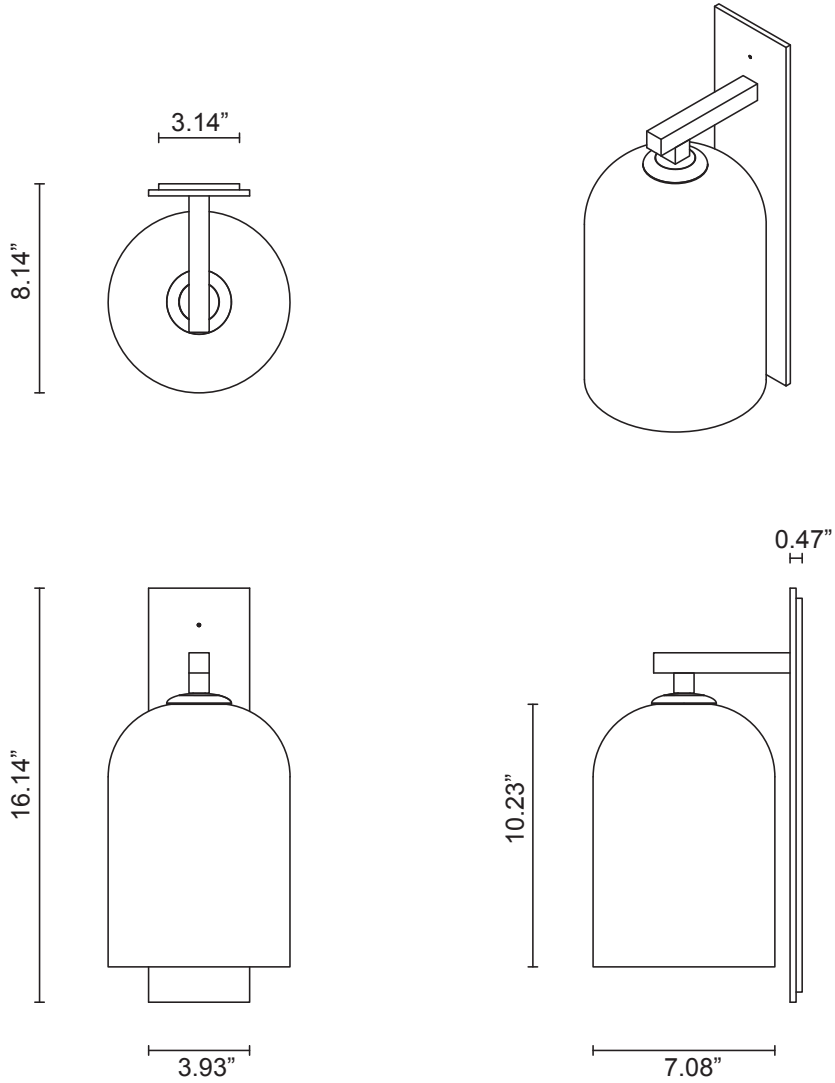

LUMI COLLECTION
EXTERIOR WALL SCNCE

ARTICOLOSTUDIOS.COM

24V1

ABOUT LUMI

Cocooned in perfect symmetry, Lumi reimagines a traditional coachman's light to reflect a timeless and refined simplicity of form.

LEAD TIME

8 - 10 weeks

LIGHT SOURCE

12V 6W Constant Current LED Board,
500mA
2700K warm white
400 lumens
Dimmable

INSTALLATION

Supplied with external driver and mounting plate to fit 4.0 square Jbox

WEIGHT

10 lb

IP RATING

IP65

CERTIFICATION STANDARD

UL

WARRANTY

3 years

FITTING FINISHES

Anodised Black

EXTERIOR SHADE COLOUR

Clear
Smoke
Grey
Drunken Emerald

INTERIOR SHADE COLOUR

White
Frosted Smoke
Smoke
Grey
Frosted Grey
Drunken Emerald