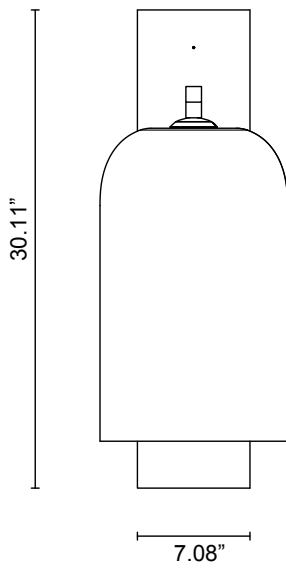

EXTERIOR EXTRA LARGE WALL SCONCE

24V2

ABOUT LUMI

Cocooned in perfect symmetry, Lumi reimagines a traditional coachman's light to reflect a timeless and refined simplicity of form.

LEAD TIME

8 - 10 weeks

LIGHT SOURCE