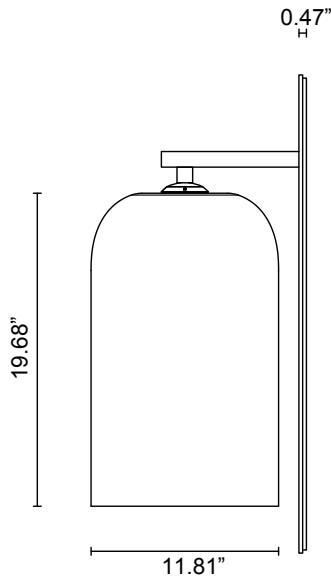

EXTERIOR EXTRA LARGE WALL SCONCE

24V2

ABOUT LUMI

Cocooned in perfect symmetry, Lumi reimagines a traditional coachman's light to reflect a timeless and refined simplicity of form.

LEAD TIME

8 - 10 weeks

LIGHT SOURCE