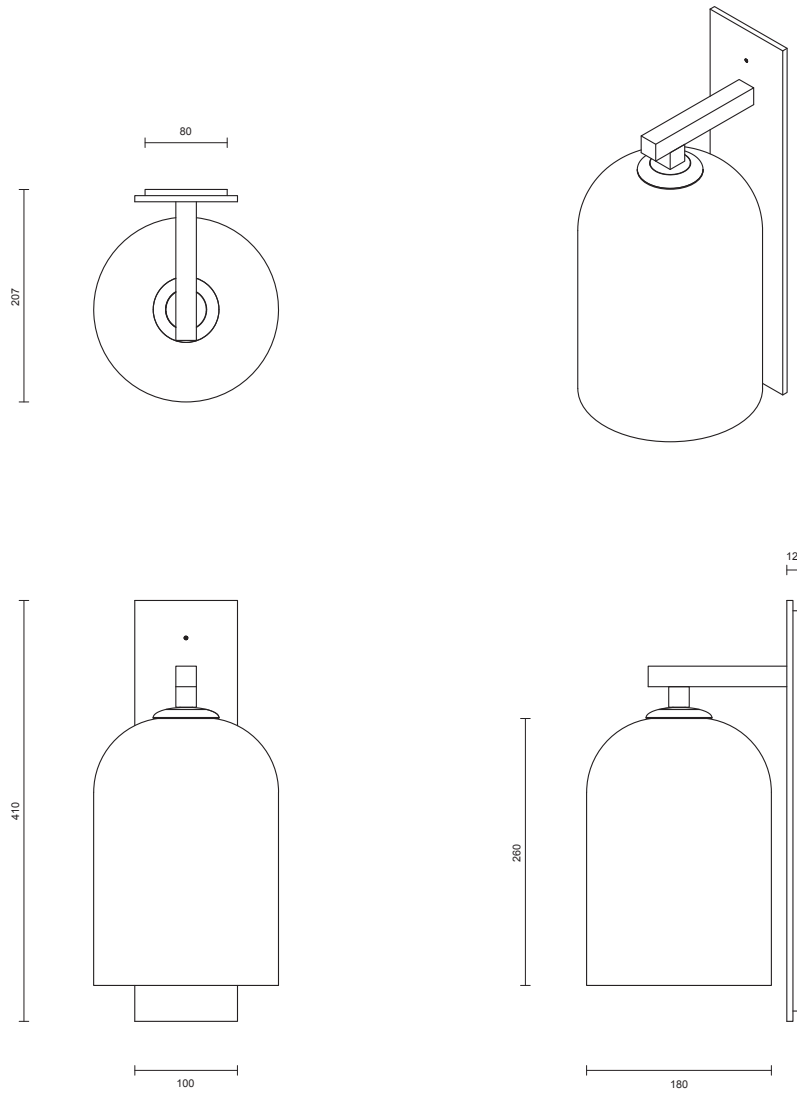

LUMI COLLECTION
EXTERIOR WALL SCONCE

LUMI COLLECTION
EXTERIOR WALL SCONCE

ARTICOLOSTUDIOS.COM

25V1

ABOUT LUMI

Cocooned in perfect symmetry, Lumi reimagines a traditional coachman's light to reflect a timeless and refined simplicity of form.

LEAD TIME

6 - 8 weeks

LIGHT SOURCE

12V 6W Constant Current LED Board,
500mA
2700K warm white
400 lumens
Dimmable

INSTALLATION

Supplied with an external driver

WEIGHT

5kg