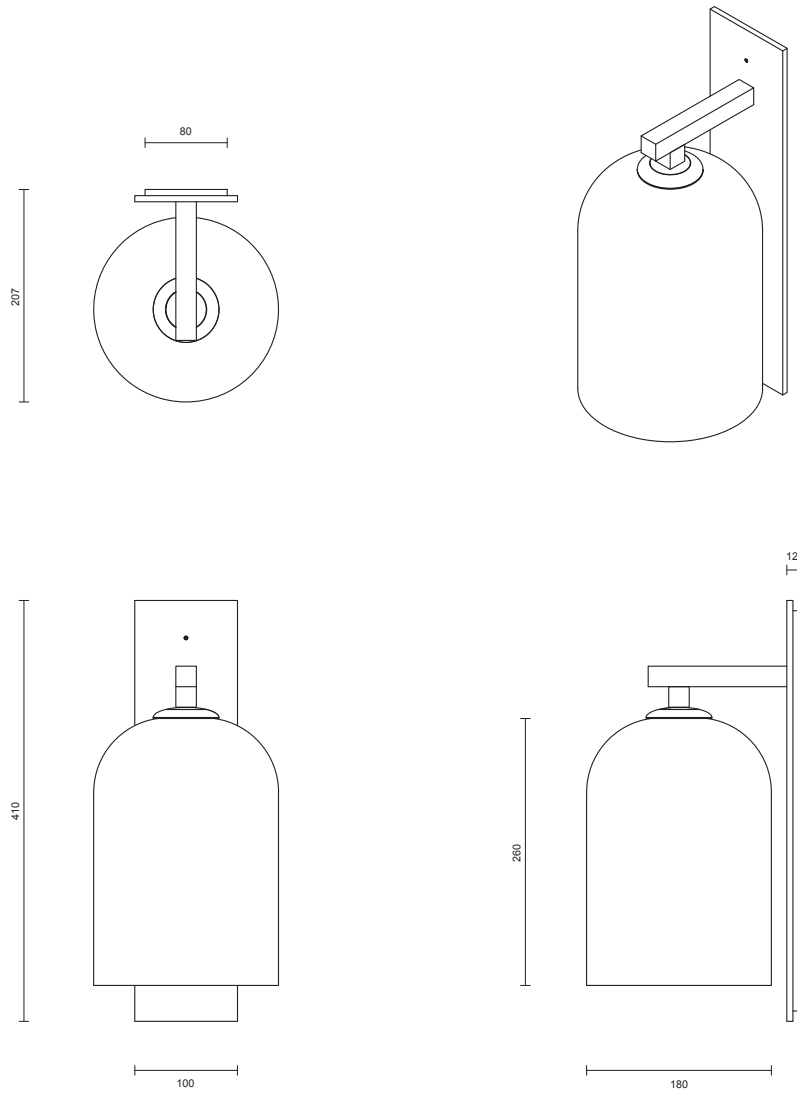

LUMI COLLECTION
EXTERIOR WALL SCONCE

LUMI COLLECTION
EXTERIOR WALL SCONCE

ARTICOLOSTUDIOS.COM

2441

ABOUT LUMI

Cocooned in perfect symmetry, Lumi reimagines a traditional coachman's light to reflect a timeless and refined simplicity of form.

LEAD TIME

6 - 8 weeks

LIGHT SOURCE

12V 6W Constant Current LED Board,
500mA
2700K warm white
400 lumens
Dimmable

INSTALLATION

Supplied with an external driver

WEIGHT

5kg