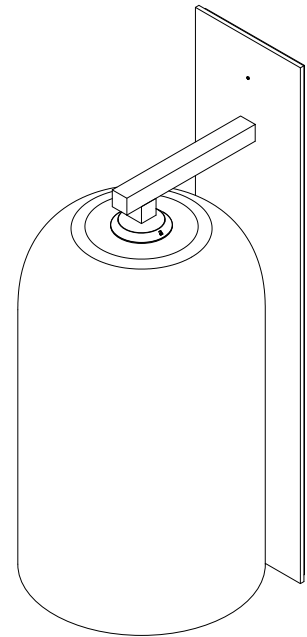

LUMI COLLECTION

ARTICOLOSTUDIOS.COM

EXTERIOR EXTRA LARGE WALL SCONCE

24V2

ABOUT LUMI

Cocooned in perfect symmetry, Lumi reimagines a traditional coachman's light to reflect a timeless and refined simplicity of form.

LEAD TIME

6 - 8 weeks

LIGHT SOURCE

12V 8.4W Constant Current LED Board, 500mA
2700K warm white
600 lumens
Dimmable

INSTALLATION

Supplied with an external driver

WEIGHT

8kg

IP RATING

IP65

CERTIFICATION

CE/AU

WARRANTY

3 years

FITTING FINISHES

Anodised Black

EXTERIOR SHADE COLOUR

Clear

Grey