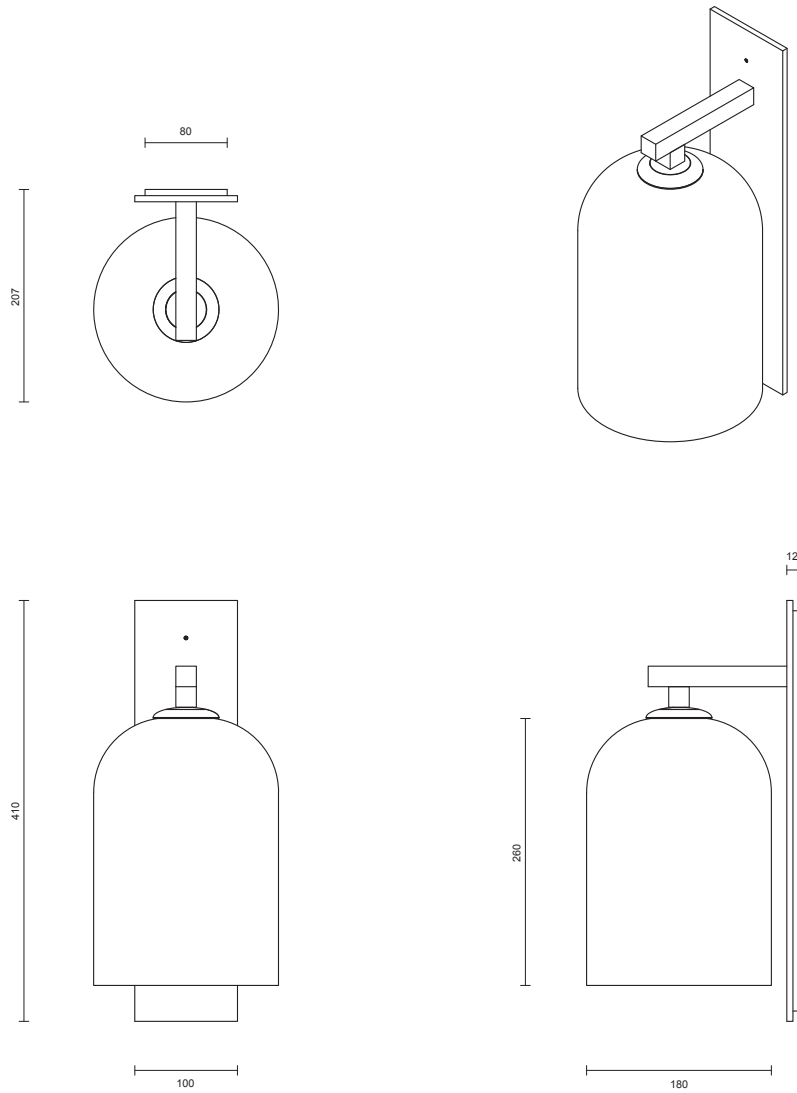

LUMI COLLECTION  
EXTERIOR WALL SCONCE

LUMI COLLECTION  
EXTERIOR WALL SCONCE

ARTICOLOSTUDIOS.COM

2441

**ABOUT LUMI**

Cocooned in perfect symmetry, Lumi reimagines a traditional coachman's light to reflect a timeless and refined simplicity of form.