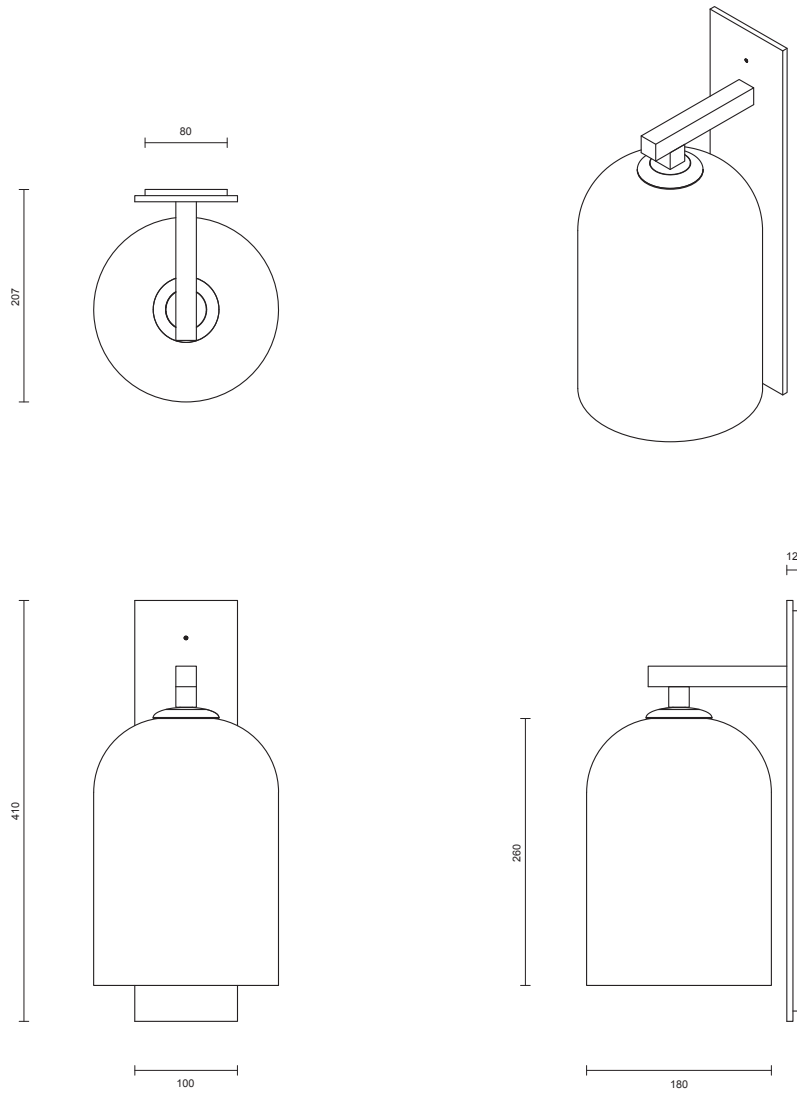

LUMI COLLECTION
EXTERIOR WALL SCONCE

LUMI COLLECTION
EXTERIOR WALL SCONCE

ARTICOLOSTUDIOS.COM

23V3

ABOUT LUMI

Cocooned in perfect symmetry, Lumi reimagines a traditional coachman's light to reflect a timeless and refined simplicity of form.

LEAD TIME

6 - 8 weeks

LIGHT SOURCE

12V 6W Constant Current LED Board,
500mA
2700K warm white
400 lumens
Dimmable

INSTALLATION

Supplied with an external driver

WEIGHT

5kg