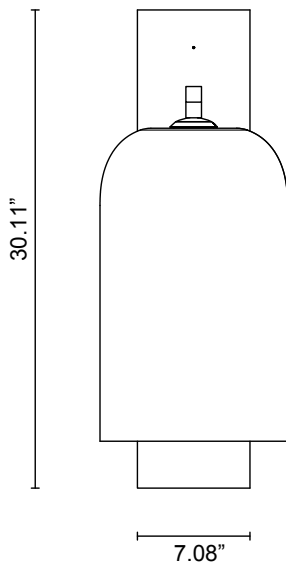

LUMI COLLECTION

ARTICOLOSTUDIOS.COM

EXTERIOR EXTRA LARGE WALL SCONCE

24V2

ABOUT LUMI

Cocooned in perfect symmetry, Lumi reimagines a traditional coachman's light to reflect a timeless and refined simplicity of form.

LEAD TIME

8 - 10 weeks

LIGHT SOURCE

12V 8.4W Constant Current LED Board, 500mA
2700K warm white
600 lumens
Dimmable

INSTALLATION

Supplied with external driver and mounting plate to fit 4.0 square Jbox

WEIGHT

20 lb

IP RATING

IP65

CERTIFICATION STANDARD

UL

WARRANTY

3 years

FITTING FINISHES

Anodised Black

EXTERIOR SHADE COLOUR

Clear
Grey