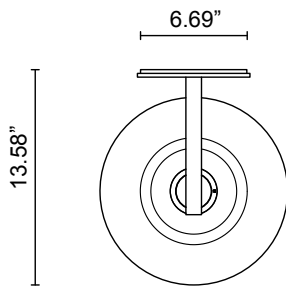

LUMI COLLECTION

ARTICOLOSTUDIOS.COM

EXTERIOR EXTRA LARGE WALL SCONCE

24V2

ABOUT LUMI

Cocooned in perfect symmetry, Lumi reimagines a traditional coachman's light to reflect a timeless and refined simplicity of form.

LEAD TIME

8 - 10 weeks

LIGHT SOURCE

12V 8.4W Constant Current LED Board, 500mA
2700K warm white
600 lumens
Dimmable

INSTALLATION

Supplied with external driver and mounting plate to fit 4.0 square Jbox

WEIGHT

20 lb

IP RATING

IP65

CERTIFICATION STANDARD

UL

WARRANTY

3 years

FITTING FINISHES

Anodised Black

EXTERIOR SHADE COLOUR

Clear
Grey