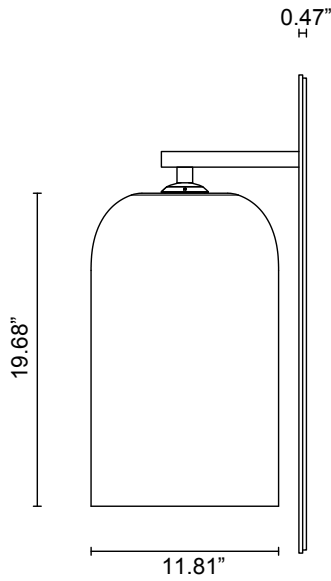

LUMI COLLECTION

ARTICOLOSTUDIOS.COM

EXTERIOR EXTRA LARGE WALL SCONCE

24V2

ABOUT LUMI

Cocooned in perfect symmetry, Lumi reimagines a traditional coachman's light to reflect a timeless and refined simplicity of form.

LEAD TIME

8 - 10 weeks

LIGHT SOURCE

12V 8.4W Constant Current LED Board, 500mA
2700K warm white
600 lumens
Dimmable

INSTALLATION

Supplied with external driver and mounting plate to fit 4.0 square Jbox

WEIGHT

20 lb

IP RATING

IP65

CERTIFICATION STANDARD

UL

WARRANTY

3 years

FITTING FINISHES

Anodised Black

EXTERIOR SHADE COLOUR

Clear
Grey