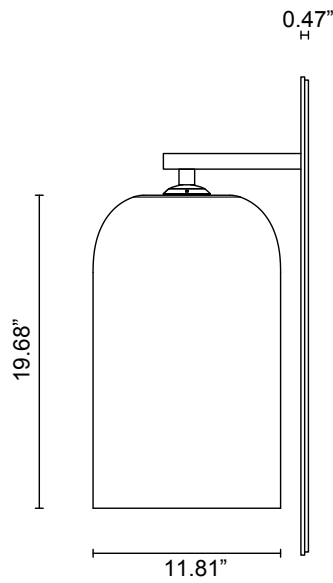

LUMI COLLECTION

ARTICOLOSTUDIOS.COM

EXTERIOR EXTRA LARGE WALL SCONCE

24V1

ABOUT LUMI

Cocooned in perfect symmetry, Lumi reimagines a traditional coachman's light to reflect a timeless and refined simplicity of form.

LEAD TIME

8 - 10 weeks

LIGHT SOURCE

12V 8.4W Constant Current LED Board, 500mA
2700K warm white
600 lumens
Dimmable

INSTALLATION

Supplied with external driver and mounting plate to fit 4.0 square Jbox

WEIGHT

20 lb

IP RATING

IP65

CERTIFICATION STANDARD

UL

WARRANTY

3 years

FITTING FINISHES

Anodised Black

EXTERIOR SHADE COLOUR

Clear
Smoke
Grey