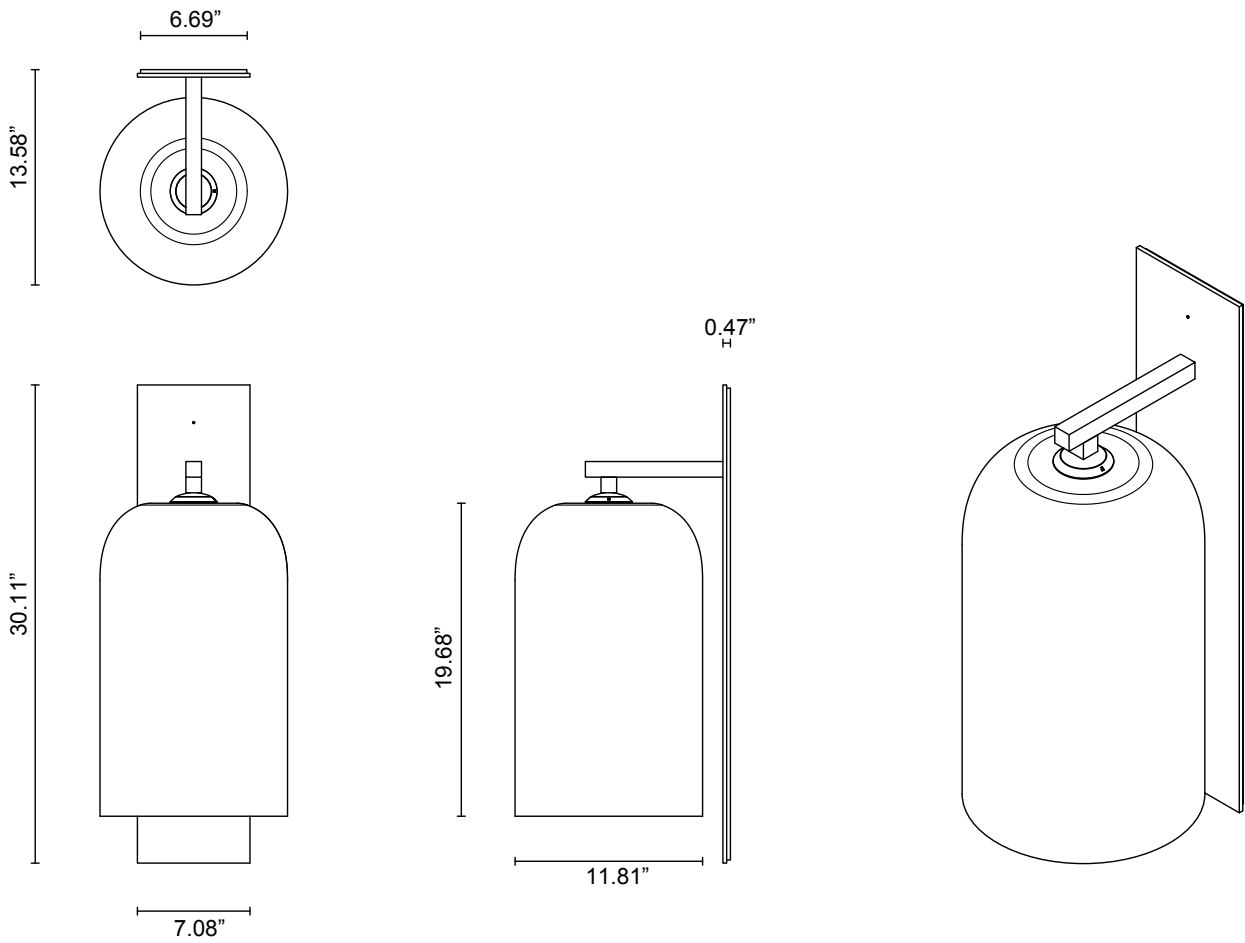

LUMI COLLECTION

ARTICOLOSTUDIOS.COM

EXTERIOR EXTRA LARGE WALL SCONCE

23V3

ABOUT LUMI

Cocooned in perfect symmetry, Lumi reimagines a traditional coachman's light to reflect a timeless and refined simplicity of form.

LEAD TIME

8 - 10 weeks

LIGHT SOURCE

12V 8.4W Constant Current LED Board, 500mA
2700K warm white
600 lumens
Dimmable

INSTALLATION

Supplied with external driver and mounting plate to fit 4.0 square Jbox

WEIGHT

20 lb

IP RATING

IP65

CERTIFICATION STANDARD

UL

WARRANTY

3 years

FITTING FINISHES

Anodised Black

*Custom finishes available on request:

Light Grey
Dark Grey
Gun Metal
Light Brass
Dark Brass

EXTERIOR SHADE COLOUR

Clear
Smoke
Grey