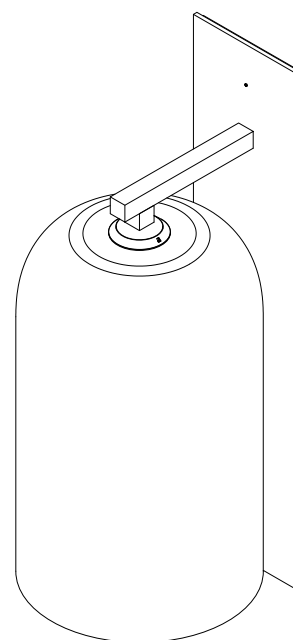

## EXTERIOR EXTRA LARGE WALL SCONCE

24V2