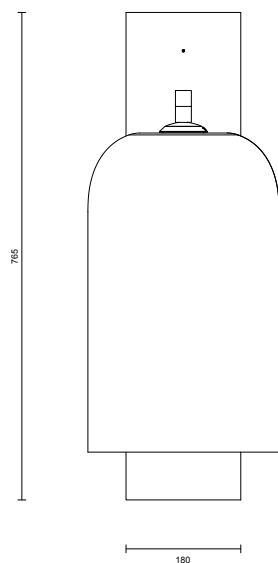

## EXTERIOR EXTRA LARGE WALL SCONCE

24V2