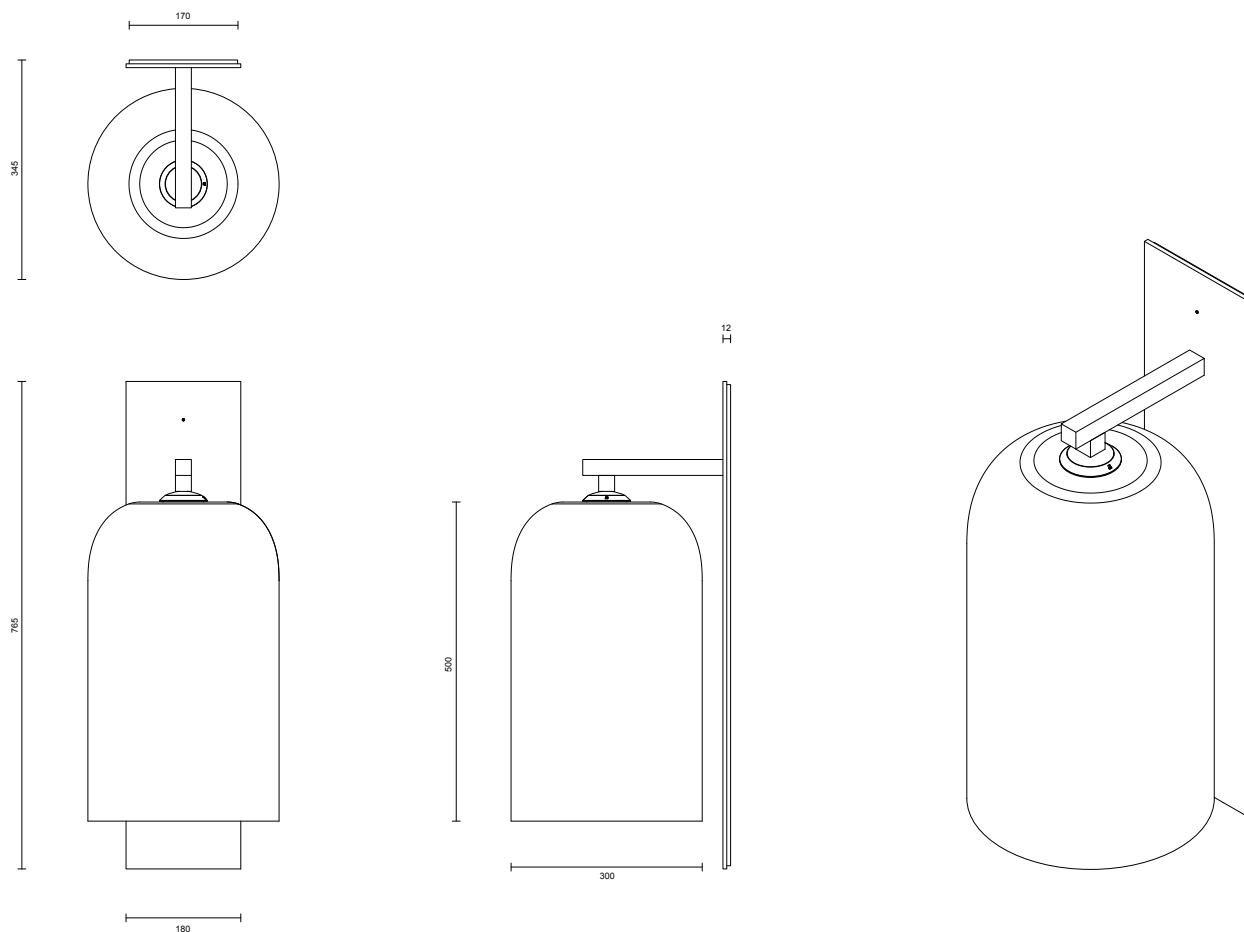

LUMI COLLECTION

EXTERIOR EXTRA LARGE WALL SCONCE

LUMI COLLECTION

ARTICOLOSTUDIOS.COM

EXTERIOR EXTRA LARGE WALL SCONCE

24V1

ABOUT LUMI

Cocooned in perfect symmetry, Lumi reimagines a traditional coachman's light to reflect a timeless and refined simplicity of form.

LEAD TIME

6 - 8 weeks

LIGHT SOURCE

12V 8.4W Constant Current LED Board, 500mA
2700K warm white
600 lumens
Dimmable

INSTALLATION

Supplied with an external driver

WEIGHT

8kg