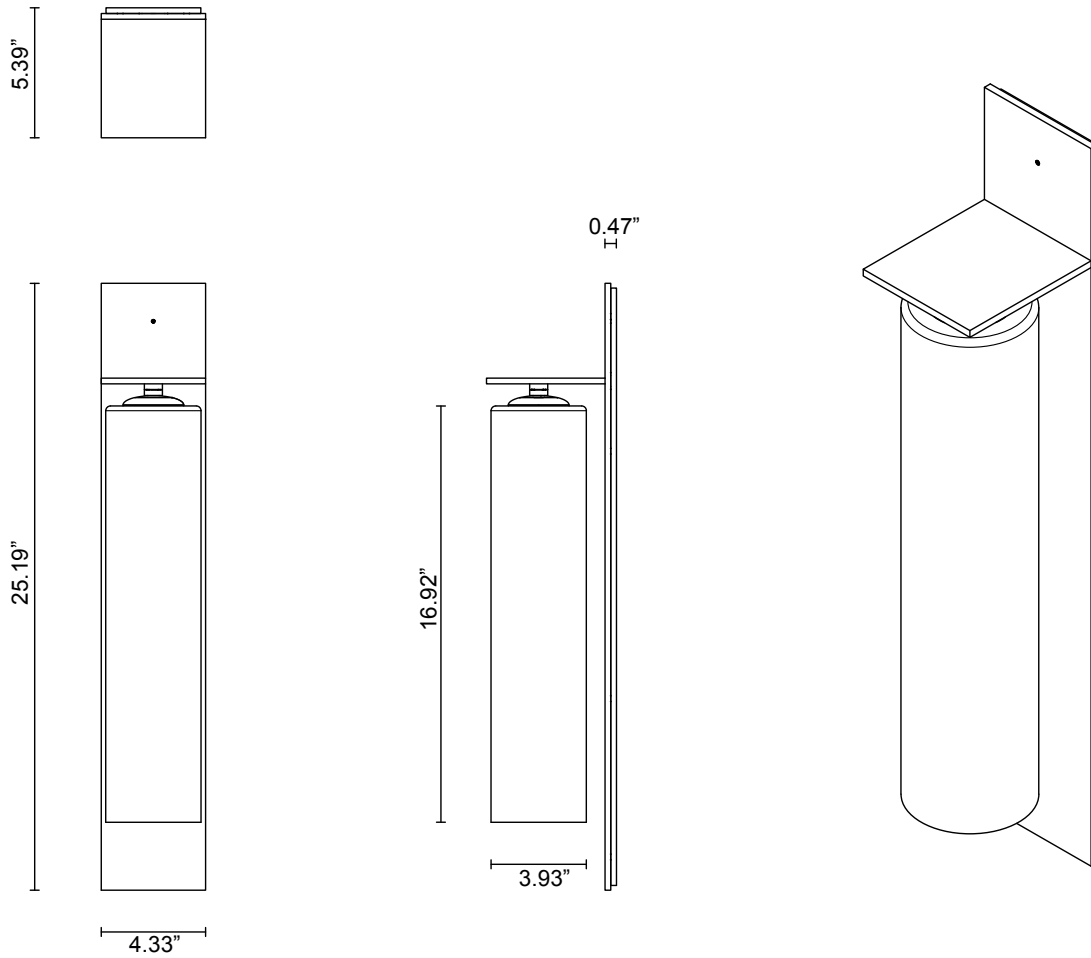

ECLIPSE COLLECTION
EXTERIOR TALL WALL SCONCE

ARTICOLOSTUDIOS.COM

23V4

ABOUT ECLIPSE

Referencing a design language of earlier decades, Eclipse resonates with timeless contemporary clarity.

LEAD TIME

8 - 10 weeks

LIGHT SOURCE

12V 6W Constant Current LED Board,
500mA
2700K warm white
400 lumens
Dimmable

INSTALLATION

Supplied with external driver and
mounting plate to fit 4.0 square Jbox

WEIGHT

11 lb

IP RATING

IP65

CERTIFICATION STANDARD

UL

WARRANTY

3 years

FITTING FINISHES

Anodised Black

*Custom finishes available on request:

Light Grey
Dark Grey
Gun Metal
Light Brass
Dark Brass

SHADE COLOURS

Smoke
2/3 Smoke Frost
Grey
2/3 Grey Frost
2/3 White & Clear
Drunken Emerald