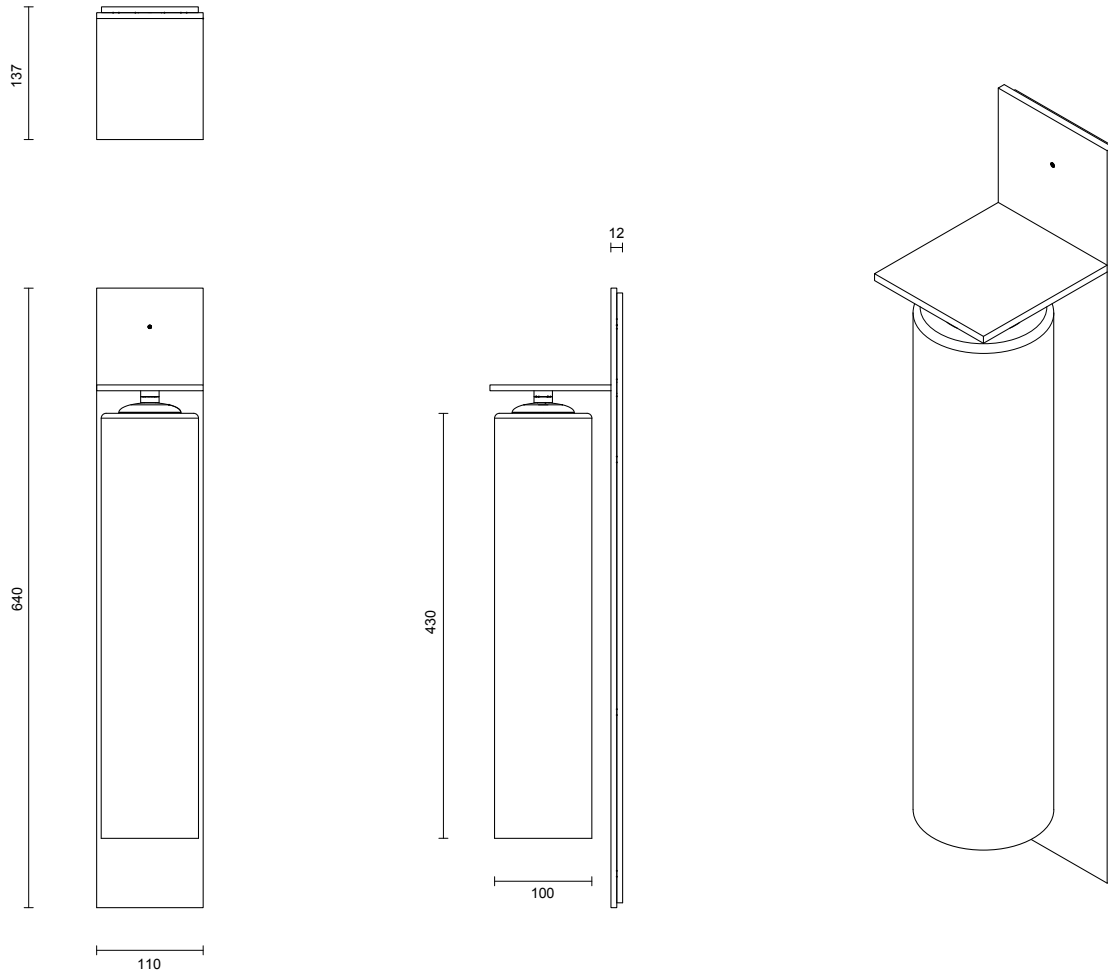

ECLIPSE COLLECTION
EXTERIOR TALL WALL SCONCE

ECLIPSE COLLECTION

EXTERIOR TALL WALL SCONCE

ARTICOLOSTUDIOS.COM

23V3

ABOUT ECLIPSE

Referencing a design language of earlier decades, Eclipse resonates with timeless contemporary clarity.

LEAD TIME

6 - 8 weeks

LIGHT SOURCE

12V 6W Constant Current LED Board,
500mA
2700K warm white
400 lumens
Dimmable

INSTALLATION

Supplied with external driver

WEIGHT

5kg