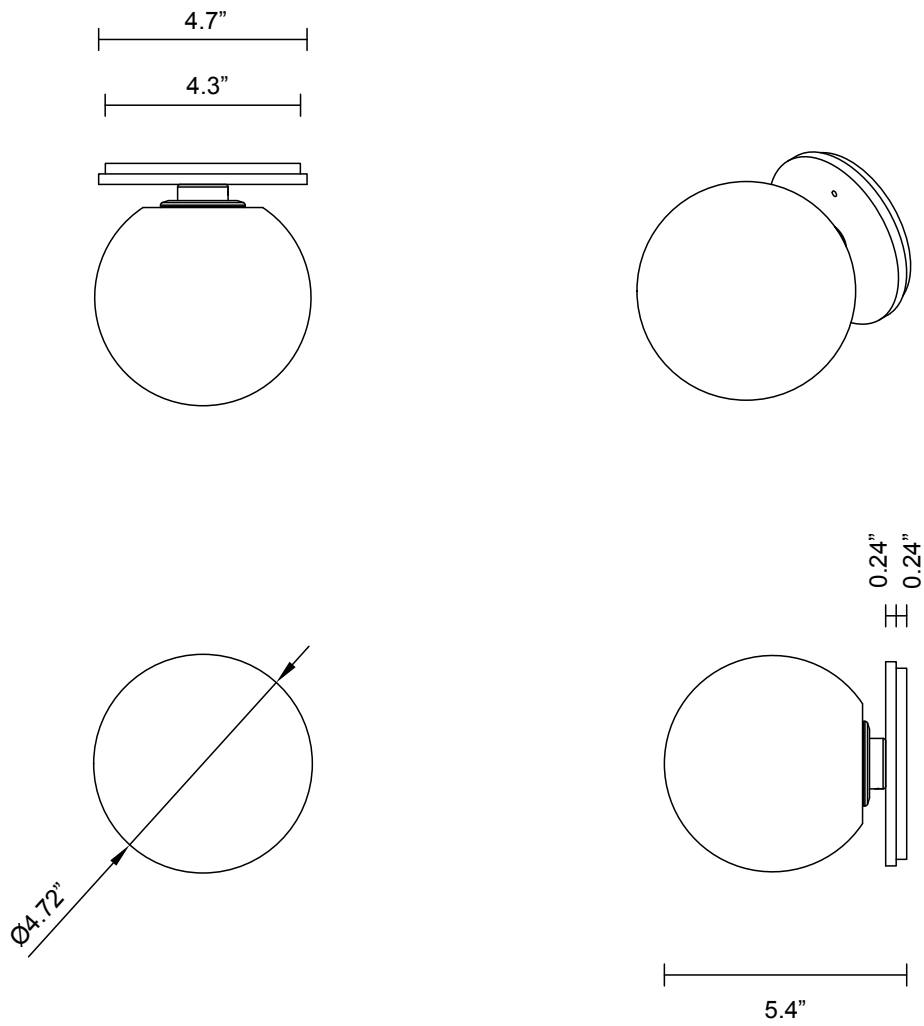

BALL COLLECTION

EXTERIOR ROUND BALL WALL SCONCE

BALL COLLECTION

ARTICOLOSTUDIOS.COM

EXTERIOR ROUND BALL WALL SCONCE

24V1

ABOUT BALL

The enduring design of Ball manifests through the simplicity of its hand-blown glass orbs.

LEAD TIME

8 - 10 weeks

LIGHT SOURCE

12V G4 2.5W LED bipin
2700k warm white
250 lumens
Dimmable
Lamp included

INSTALLATION

Supplied with external driver and mounting plate to fit 4.0 square Jbox

WEIGHT

4 lb