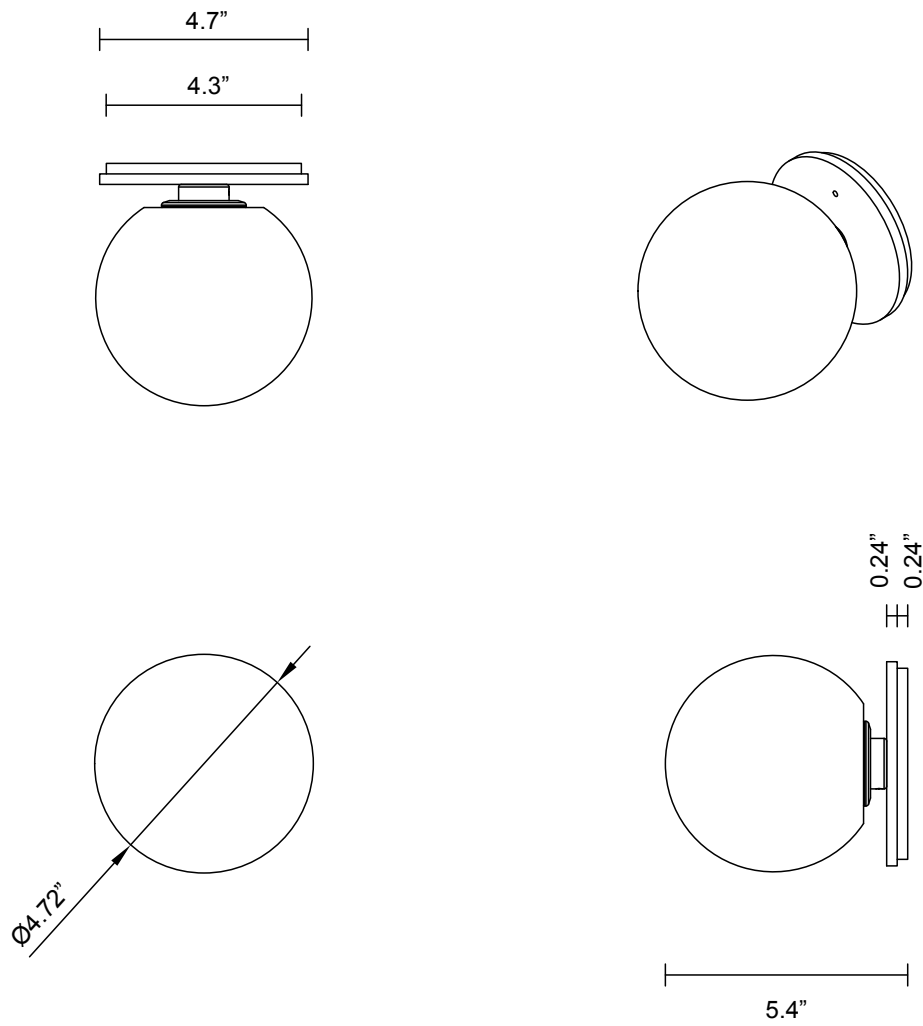

BALL COLLECTION

EXTERIOR ROUND BALL WALL SCONCE

BALL COLLECTION

ARTICOLOSTUDIOS.COM

EXTERIOR ROUND BALL WALL SCONCE

23V3

ABOUT BALL

The enduring design of Ball manifests through the simplicity of its hand-blown glass orbs.

LEAD TIME

8 - 10 weeks

LIGHT SOURCE

12V G4 2.5W LED bipin
2700k warm white
250 lumens
Dimmable
Lamp included

INSTALLATION

Supplied with external driver and mounting plate to fit 4.0 square Jbox

WEIGHT

4 lb