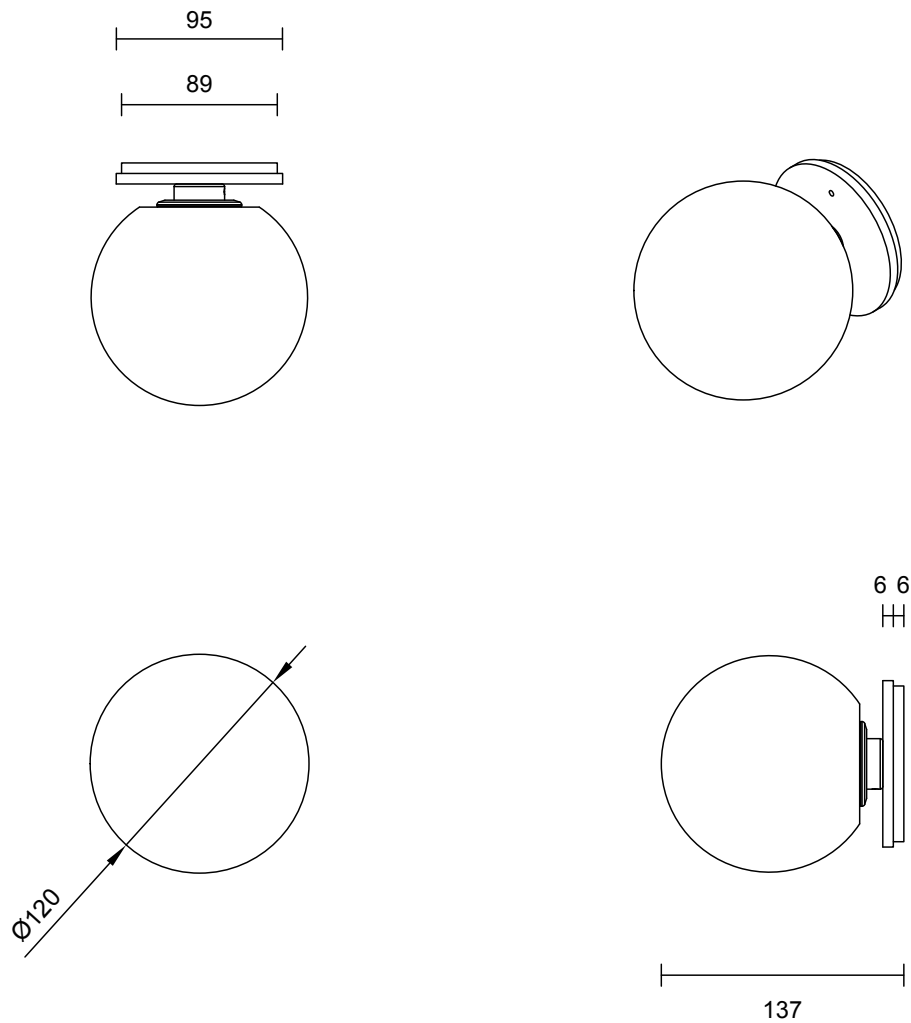

BALL COLLECTION

EXTERIOR ROUND BALL WALL SCONCE

BALL COLLECTION

ARTICOLOSTUDIOS.COM

EXTERIOR ROUND BALL WALL SCONCE

25V1

ABOUT BALL

The enduring design of Ball manifests through the simplicity of its hand-blown glass orbs.

LEAD TIME

6 - 8 weeks

LIGHT SOURCE

12V G4 2.5W LED bi-pin
2700k warm white
250 lumens
Dimmable
Globe included

INSTALLATION

Supplied with external driver

WEIGHT

2kg