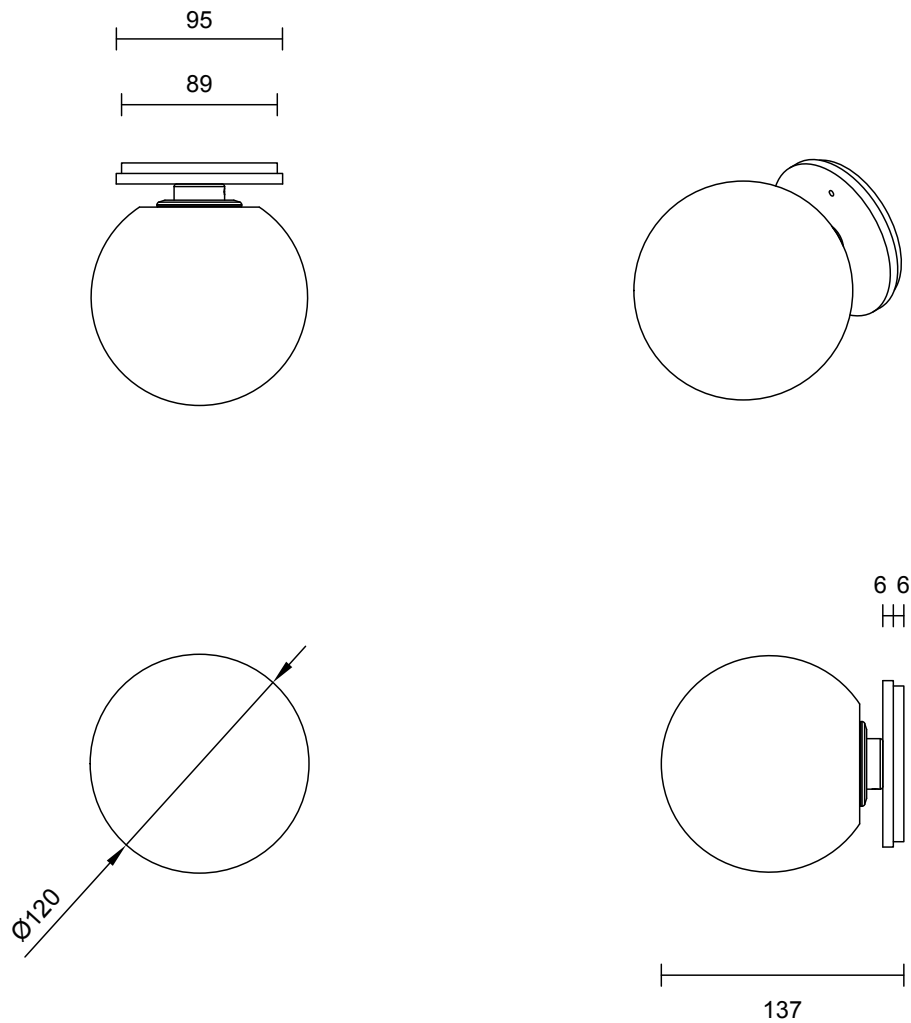

BALL COLLECTION

EXTERIOR ROUND BALL WALL SCONCE

BALL COLLECTION

ARTICOLOSTUDIOS.COM

EXTERIOR ROUND BALL WALL SCONCE

24V1

ABOUT BALL

The enduring design of Ball manifests through the simplicity of its hand-blown glass orbs.

LEAD TIME

6 - 8 weeks

LIGHT SOURCE

12V G4 2.5W LED bi-pin
2700k warm white
250 lumens
Dimmable
Globe included

INSTALLATION

Supplied with external driver

WEIGHT

2kg