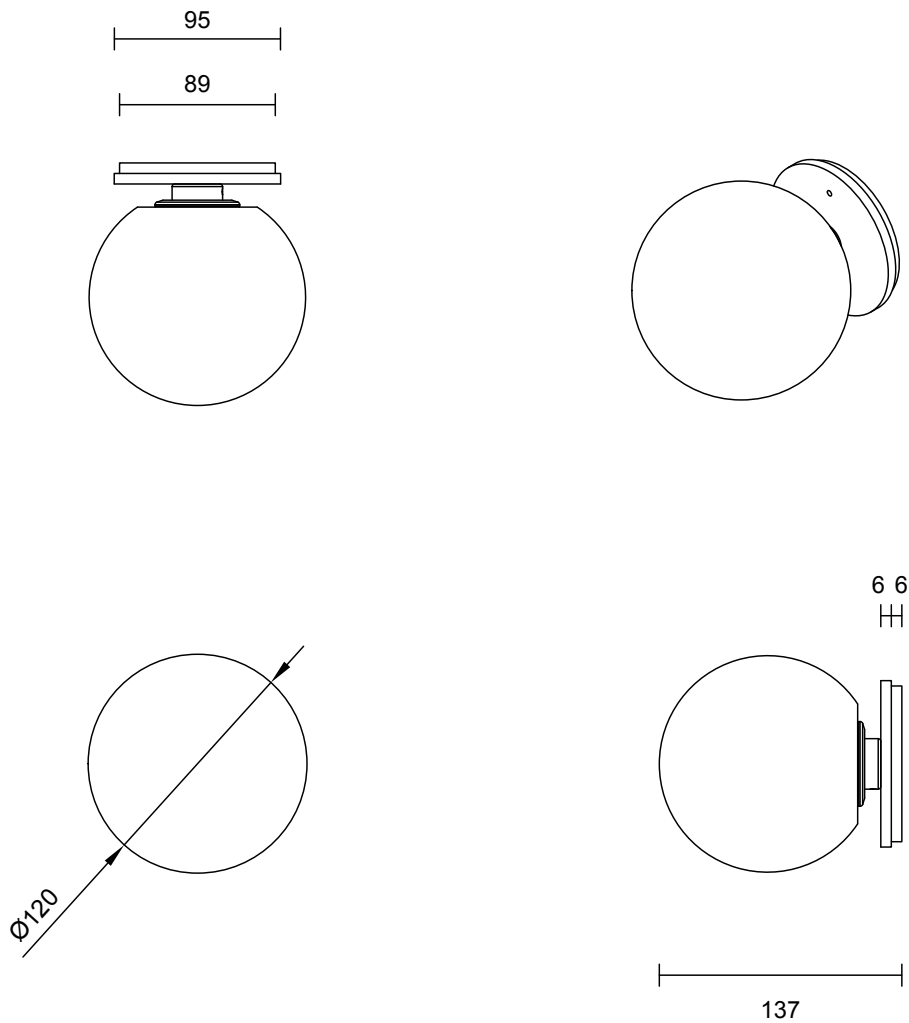

BALL COLLECTION

EXTERIOR ROUND BALL WALL SCONCE

BALL COLLECTION

ARTICOLOSTUDIOS.COM

EXTERIOR ROUND BALL WALL SCONCE

23V3

ABOUT BALL

The enduring design of Ball manifests through the simplicity of its hand-blown glass orbs.

LEAD TIME

6 - 8 weeks

LIGHT SOURCE

12V G4 2W LED bipin
2700k warm white
200 lumens
Dimmable
Globe included

INSTALLATION

Supplied with external driver

WEIGHT

2kg