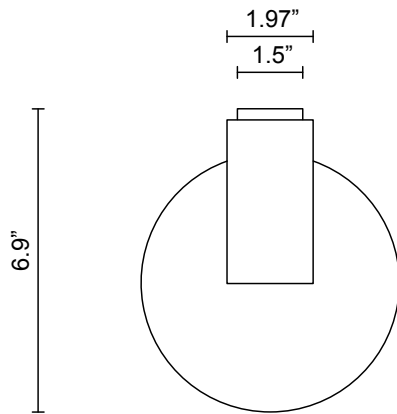

TUBI COLLECTION

ARTICOLOSTUDIOS.COM

WALL SCONCE

23V2

ABOUT TUBI

Tubi has a captivating sense of contemporary nostalgia reflective of the most impactful global design movements from mid-century onwards, with an alluring profile and gilded materiality.

LEAD TIME

8 - 10 weeks

LIGHT SOURCE

2.4W LED Board 200mA CC
2700k warm white
250 lumens
Dimmable

INSTALLATION

Supplied with external driver and mounting plate to fit 4.0 square Jbox

WEIGHT

6.5 lb

CERTIFICATION STANDARD

UL

WARRANTY

3 years

FITTING FINISHES

Brass
Bronze*
Satin Nickel
Black Electroplate

* As Bronze is a hand applied finish the depth of colour will vary

SHADE COLOURS

Clear
Snow
Smoke
Grey