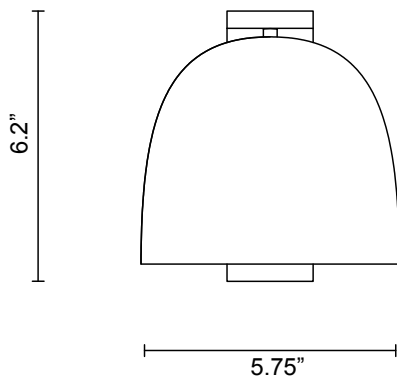

TUBI COLLECTION

ARTICOLOSTUDIOS.COM

WALL SCONCE

23V2

ABOUT TUBI

Tubi has a captivating sense of contemporary nostalgia reflective of the most impactful global design movements from mid-century onwards, with an alluring profile and gilded materiality.

LEAD TIME

8 - 10 weeks

LIGHT SOURCE

2.4W LED Board 200mA CC
2700k warm white
250 lumens
Dimmable

INSTALLATION

Supplied with external driver and mounting plate to fit 4.0 square Jbox

WEIGHT

6.5 lb

CERTIFICATION STANDARD

UL

WARRANTY

3 years

FITTING FINISHES

Brass
Bronze*
Satin Nickel
Black Electroplate

* As Bronze is a hand applied finish the depth of colour will vary

SHADE COLOURS

Clear
Snow
Smoke
Grey