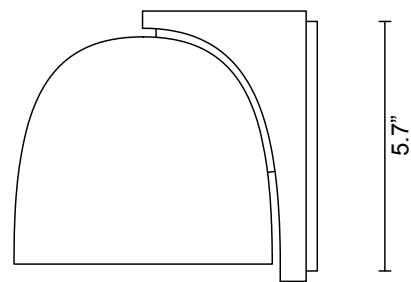

TUBI COLLECTION

ARTICOLOSTUDIOS.COM

WALL SCONCE

23V2

ABOUT TUBI

Tubi has a captivating sense of contemporary nostalgia reflective of the most impactful global design movements from mid-century onwards, with an alluring profile and gilded materiality.

LEAD TIME

8 - 10 weeks

LIGHT SOURCE

2.4W LED Board 200mA CC
2700k warm white
250 lumens
Dimmable

INSTALLATION

Supplied with external driver and mounting plate to fit 4.0 square Jbox

WEIGHT

6.5 lb

CERTIFICATION STANDARD

UL

WARRANTY

3 years

FITTING FINISHES

Brass
Bronze*
Satin Nickel
Black Electroplate

* As Bronze is a hand applied finish the depth of colour will vary

SHADE COLOURS

Clear
Snow
Smoke
Grey