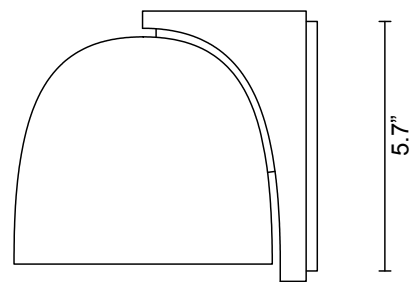

TUBI COLLECTION

ARTICOLOSTUDIOS.COM

WALL SCONCE

23V2

ABOUT TUBI

Tubi has a captivating sense of contemporary nostalgia reflective of the most impactful global design movements from mid-century onwards, with an alluring profile and gilded materiality.

LEAD TIME

8 - 10 weeks

LIGHT SOURCE

2.4W LED Board 200mA CC
2700k warm white
250 lumens
Dimmable

INSTALLATION

Supplied with external driver and mounting plate to fit 4.0 square Jbox

WEIGHT

6.5 lb

CERTIFICATION STANDARD

UL

WARRANTY

3 years

FITTING FINISHES

Brass
Mid Bronze
Satin Nickel
Black Electroplate

SHADE COLOURS

Clear
Snow
Smoke
Grey