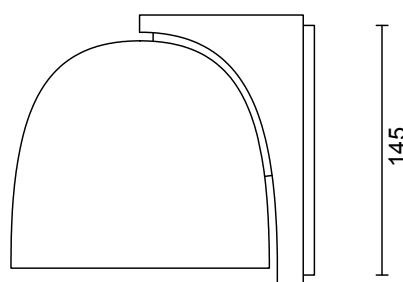

WALL SCONCE

24V1

ABOUT TUBI

Tubi has a captivating sense of contemporary nostalgia reflective of the most impactful global design movements from mid-century onwards, with an alluring profile and gilded materiality.

LEAD TIME

6 - 8 weeks

LIGHT SOURCE

2.4W LED Board 200mA CC
2700k warm white
250 lumens
Dimmable

INSTALLATION

Supplied with external driver

WEIGHT

3kg

CERTIFICATION

CE/AU

WARRANTY

3 years

FITTING FINISHES

Brass
Bronze*
Satin Nickel
Black Electroplate

* As Bronze is a hand applied finish the depth of colour will vary

SHADE COLOURS

Clear
Snow
Smoke
Grey