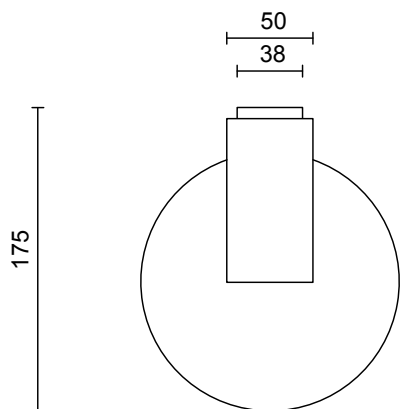

WALL SCONCE

24V1

ABOUT TUBI

Tubi has a captivating sense of contemporary nostalgia reflective of the most impactful global design movements from mid-century onwards, with an alluring profile and gilded materiality.

LEAD TIME

6 - 8 weeks

LIGHT SOURCE

2.4W LED Board 200mA CC
2700k warm white
250 lumens
Dimmable

INSTALLATION

Supplied with external driver

WEIGHT

3kg

CERTIFICATION

CE/AU

WARRANTY

3 years

FITTING FINISHES

Brass
Bronze*
Satin Nickel
Black Electroplate

* As Bronze is a hand applied finish the depth of colour will vary

SHADE COLOURS

Clear
Snow
Smoke
Grey