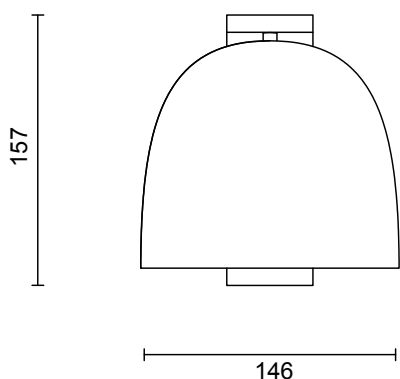

WALL SCONCE

24V1

ABOUT TUBI

Tubi has a captivating sense of contemporary nostalgia reflective of the most impactful global design movements from mid-century onwards, with an alluring profile and gilded materiality.

LEAD TIME

6 - 8 weeks

LIGHT SOURCE

2.4W LED Board 200mA CC
2700k warm white
250 lumens
Dimmable

INSTALLATION

Supplied with external driver

WEIGHT

3kg

CERTIFICATION

CE/AU

WARRANTY

3 years

FITTING FINISHES

Brass
Bronze*
Satin Nickel
Black Electroplate

* As Bronze is a hand applied finish the depth of colour will vary

SHADE COLOURS

Clear
Snow
Smoke
Grey