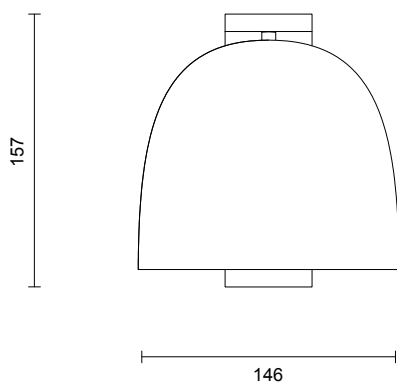

TUBI COLLECTION

ARTICOLOSTUDIOS.COM

WALL SCONCE

23V1

ABOUT TUBI

Tubi has a captivating sense of contemporary nostalgia reflective of the most impactful global design movements from mid-century onwards, with an alluring profile and gilded materiality.

LEAD TIME

6 - 8 weeks

LIGHT SOURCE

2.4W LED Board 200mA CC
2700k warm white
250 lumens
Dimmable

INSTALLATION

Supplied with external driver

WEIGHT

3kg

CERTIFICATION

CE/AU

WARRANTY

3 years

FITTING FINISHES

Brass
Mid Bronze
Satin Nickel
Black Electroplate

SHADE COLOURS

Clear
Snow
Smoke
Grey