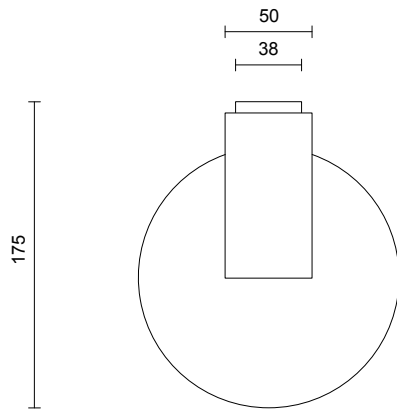

TUBI COLLECTION

ARTICOLOSTUDIOS.COM

WALL SCONCE

23V1

ABOUT TUBI

Tubi has a captivating sense of contemporary nostalgia reflective of the most impactful global design movements from mid-century onwards, with an alluring profile and gilded materiality.

LEAD TIME

6 - 8 weeks

LIGHT SOURCE

2.4W LED Board 200mA CC
2700k warm white
250 lumens
Dimmable

INSTALLATION

Supplied with external driver

WEIGHT

3kg

CERTIFICATION

CE/AU

WARRANTY

3 years

FITTING FINISHES

Brass
Mid Bronze
Satin Nickel
Black Electroplate

SHADE COLOURS

Clear
Snow
Smoke
Grey