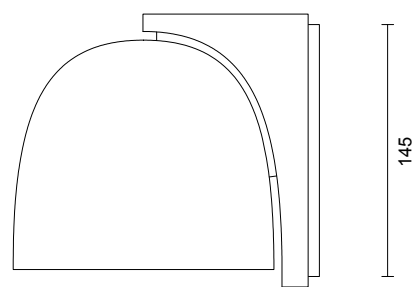

TUBI COLLECTION

ARTICOLOSTUDIOS.COM

WALL SCONCE

23V1

ABOUT TUBI

Tubi has a captivating sense of contemporary nostalgia reflective of the most impactful global design movements from mid-century onwards, with an alluring profile and gilded materiality.

LEAD TIME

6 - 8 weeks

LIGHT SOURCE

2.4W LED Board 200mA CC
2700k warm white
250 lumens
Dimmable

INSTALLATION

Supplied with external driver

WEIGHT

3kg

CERTIFICATION

CE/AU

WARRANTY

3 years

FITTING FINISHES

Brass
Mid Bronze
Satin Nickel
Black Electroplate

SHADE COLOURS

Clear
Snow
Smoke
Grey