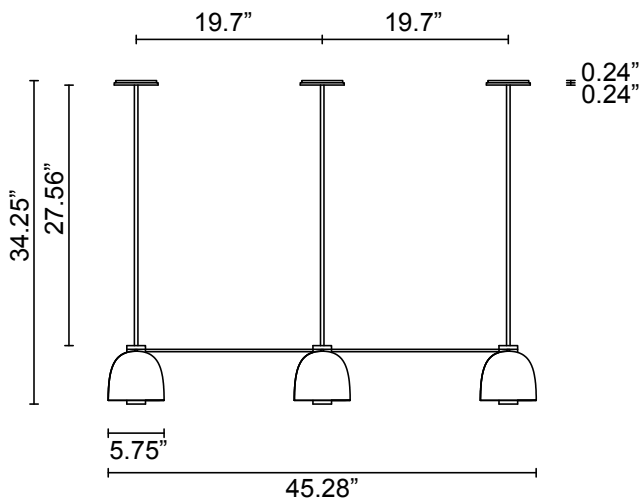

TUBI COLLECTION

ARTICOLOSTUDIOS.COM

PENDANT

24V1

ABOUT TUBI

Tubi has a captivating sense of contemporary nostalgia reflective of the most impactful global design movements from mid-century onwards, with an alluring profile and gilded materiality.

LEAD TIME

8 - 10 weeks

LIGHT SOURCE

6 x 2.4W LED Board 200mA CC
2700k warm white
1500 total lumen output
Dimmable

INSTALLATION

Supplied with external driver and mounting plate to fit 4.0 square Jbox

ROD LENGTH

Rod lengths range between 23.6" (600mm) - 47.25" (1200mm), in increments of 3.94" (100mm)

WEIGHT

48.5 lb

CERTIFICATION STANDARD

UL

WARRANTY

3 years

FITTING FINISHES

Brass
Bronze*
Satin Nickel
Black Electroplate

* As Bronze is a hand applied finish the depth of colour will vary

SHADE COLOURS

Clear
Snow
Smoke
Grey