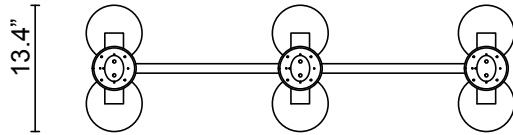

TUBI COLLECTION

ARTICOLOSTUDIOS.COM

PENDANT

24V1

ABOUT TUBI

Tubi has a captivating sense of contemporary nostalgia reflective of the most impactful global design movements from mid-century onwards, with an alluring profile and gilded materiality.

LEAD TIME

8 - 10 weeks

LIGHT SOURCE

6 x 2.4W LED Board 200mA CC
2700k warm white
1500 total lumen output
Dimmable

INSTALLATION

Supplied with external driver and mounting plate to fit 4.0 square Jbox

ROD LENGTH

Rod lengths range between 23.6" (600mm) - 47.25" (1200mm), in increments of 3.94" (100mm)

WEIGHT

48.5 lb

CERTIFICATION STANDARD

UL

WARRANTY

3 years

FITTING FINISHES

Brass
Bronze*
Satin Nickel
Black Electroplate

* As Bronze is a hand applied finish the depth of colour will vary

SHADE COLOURS

Clear
Snow
Smoke
Grey