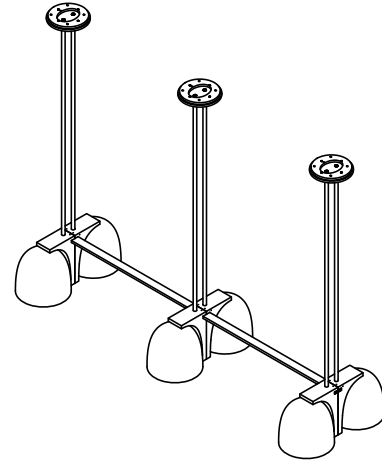

TUBI COLLECTION
PENDANT

TUBI COLLECTION

ARTICOLOSTUDIOS.COM

PENDANT

24V1

ABOUT TUBI

Tubi has a captivating sense of contemporary nostalgia reflective of the most impactful global design movements from mid-century onwards, with an alluring profile and gilded materiality.

LEAD TIME

8 - 10 weeks

LIGHT SOURCE

6 x 2.4W LED Board 200mA CC
2700k warm white
1500 total lumen output
Dimmable

INSTALLATION

Supplied with external driver and mounting plate to fit 4.0 square Jbox

ROD LENGTH

Rod lengths range between 23.6" (600mm) - 47.25" (1200mm), in increments of 3.94" (100mm)

WEIGHT

48.5 lb

CERTIFICATION STANDARD

UL

WARRANTY

3 years

FITTING FINISHES

Brass
Bronze*
Satin Nickel
Black Electroplate

* As Bronze is a hand applied finish the depth of colour will vary

SHADE COLOURS

Clear
Snow
Smoke
Grey