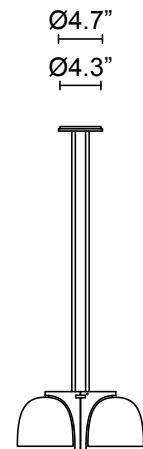

TUBI COLLECTION

ARTICOLOSTUDIOS.COM

PENDANT

24V1

ABOUT TUBI

Tubi has a captivating sense of contemporary nostalgia reflective of the most impactful global design movements from mid-century onwards, with an alluring profile and gilded materiality.

LEAD TIME

8 - 10 weeks

LIGHT SOURCE

6 x 2.4W LED Board 200mA CC
2700k warm white
1500 total lumen output
Dimmable

INSTALLATION

Supplied with external driver and mounting plate to fit 4.0 square Jbox

ROD LENGTH

Rod lengths range between 23.6" (600mm) - 47.25" (1200mm), in increments of 3.94" (100mm)

WEIGHT

48.5 lb

CERTIFICATION STANDARD

UL

WARRANTY

3 years

FITTING FINISHES

Brass
Bronze*
Satin Nickel
Black Electroplate

* As Bronze is a hand applied finish the depth of colour will vary

SHADE COLOURS

Clear
Snow
Smoke
Grey