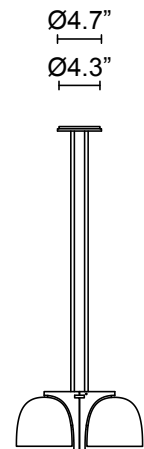

TUBI COLLECTION

ARTICOLOSTUDIOS.COM

PENDANT

23V3

ABOUT TUBI

Tubi has a captivating sense of contemporary nostalgia reflective of the most impactful global design movements from mid-century onwards, with an alluring profile and gilded materiality.

LEAD TIME

8 - 10 weeks

LIGHT SOURCE

6 x 2.4W LED Board 200mA CC
2700k warm white
1500 total lumen output
Dimmable

INSTALLATION

Supplied with external driver and mounting plate to fit 4.0 square Jbox

ROD LENGTH

Rod lengths range between 23.6" (600mm) - 47.25" (1200mm), in increments of 3.94" (100mm)

WEIGHT

48.5 lb

CERTIFICATION STANDARD

UL

WARRANTY

3 years

FITTING FINISHES

Brass
Mid Bronze
Satin Nickel
Black Electroplate

SHADE COLOURS

Clear
Snow
Smoke
Grey