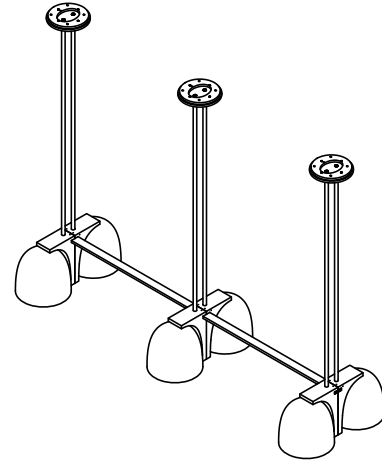

TUBI COLLECTION
PENDANT

TUBI COLLECTION

ARTICOLOSTUDIOS.COM

PENDANT

23V3

ABOUT TUBI

Tubi has a captivating sense of contemporary nostalgia reflective of the most impactful global design movements from mid-century onwards, with an alluring profile and gilded materiality.

LEAD TIME

8 - 10 weeks

LIGHT SOURCE

6 x 2.4W LED Board 200mA CC
2700k warm white
1500 total lumen output
Dimmable

INSTALLATION

Supplied with external driver and mounting plate to fit 4.0 square Jbox

ROD LENGTH

Rod lengths range between 23.6" (600mm) - 47.25" (1200mm), in increments of 3.94" (100mm)

WEIGHT

48.5 lb

CERTIFICATION STANDARD

UL

WARRANTY

3 years

FITTING FINISHES

Brass
Mid Bronze
Satin Nickel
Black Electroplate

SHADE COLOURS

Clear
Snow
Smoke
Grey