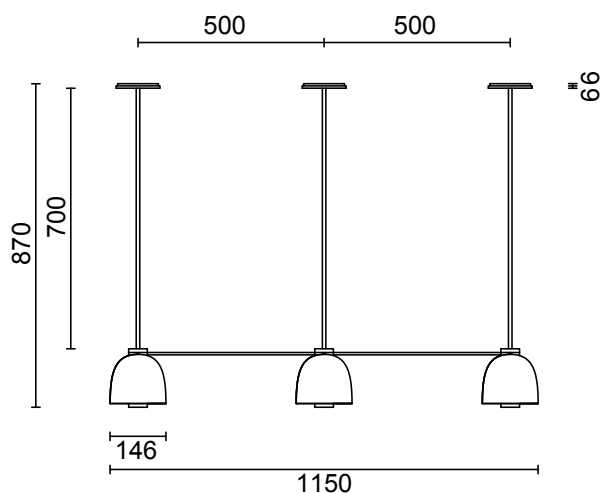

## PENDANT

Ø118  
Ø110

24V1

### ROD LENGTH

Rod lengths range between 600mm - 1200mm, in increments of 100mm