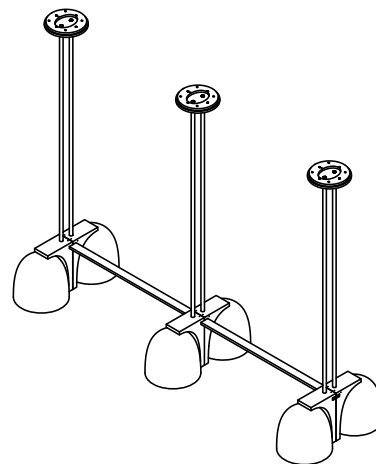

## PENDANT

Ø118  
Ø110

24V1

### ROD LENGTH

Rod lengths range between 600mm - 1200mm, in increments of 100mm