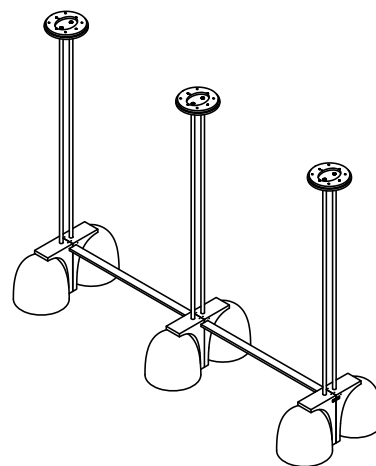

TUBI COLLECTION
PENDANT

TUBI COLLECTION

ARTICOLOSTUDIOS.COM

PENDANT

Ø118
Ø110

23V1

ABOUT TUBI

Tubi has a captivating sense of contemporary nostalgia reflective of the most impactful global design movements from mid-century onwards, with an alluring profile and gilded materiality.

LEAD TIME

6 - 8 weeks

LIGHT SOURCE

6 x 2.4W LED Board 200mA CC
2700k warm white
1500 total lumen output
Dimmable

INSTALLATION

Supplied with external drivers

ROD LENGTH

Rod lengths range between 600mm - 1200mm, in increments of 100mm

WEIGHT

22kg

CERTIFICATION

CE/AU

WARRANTY

3 years

FITTING FINISHES

Brass
Mid Bronze
Satin Nickel
Black Electroplate