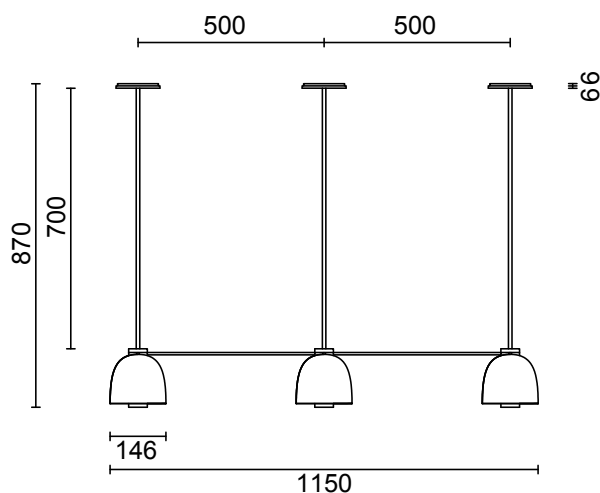

TUBI COLLECTION
PENDANT

TUBI COLLECTION

ARTICOLOSTUDIOS.COM

PENDANT

Ø118
Ø110

23V1

ABOUT TUBI

Tubi has a captivating sense of contemporary nostalgia reflective of the most impactful global design movements from mid-century onwards, with an alluring profile and gilded materiality.

LEAD TIME

6 - 8 weeks

LIGHT SOURCE

6 x 2.4W LED Board 200mA CC
2700k warm white
1500 total lumen output
Dimmable

INSTALLATION

Supplied with external drivers

ROD LENGTH

Rod lengths range between 600mm - 1200mm, in increments of 100mm

WEIGHT

22kg

CERTIFICATION

CE/AU

WARRANTY

3 years

FITTING FINISHES

Brass
Mid Bronze
Satin Nickel
Black Electroplate