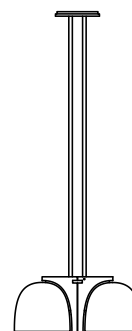

TUBI COLLECTION
PENDANT

TUBI COLLECTION

ARTICOLOSTUDIOS.COM

PENDANT

Ø118
Ø110

23V1

ABOUT TUBI

Tubi has a captivating sense of contemporary nostalgia reflective of the most impactful global design movements from mid-century onwards, with an alluring profile and gilded materiality.

LEAD TIME

6 - 8 weeks

LIGHT SOURCE

6 x 2.4W LED Board 200mA CC
2700k warm white
1500 total lumen output
Dimmable

INSTALLATION

Supplied with external drivers

ROD LENGTH

Rod lengths range between 600mm - 1200mm, in increments of 100mm

WEIGHT

22kg

CERTIFICATION

CE/AU

WARRANTY

3 years

FITTING FINISHES

Brass
Mid Bronze
Satin Nickel
Black Electroplate