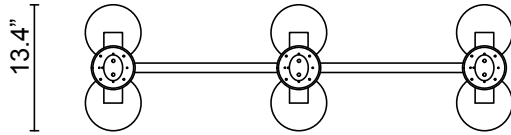

TUBI COLLECTION

ARTICOLOSTUDIOS.COM

TRIPLE PENDANT

25V2

ABOUT TUBI

Tubi has a captivating sense of contemporary nostalgia reflective of the most impactful global design movements from mid-century onwards, with an alluring profile and gilded materiality.

LEAD TIME

8 - 10 weeks

LIGHT SOURCE

6 x 2.4W LED Board 200mA CC
2700k warm white
1500 total lumen output
Dimmable

INSTALLATION

Supplied with external driver and mounting plate to fit 4.0 square Jbox

ROD LENGTH

Rod lengths range between 23.6" (600mm) - 47.25" (1200mm), in increments of 3.94" (100mm)

WEIGHT

48.5 lb

CERTIFICATION STANDARD

UL

WARRANTY

3 years

FITTING FINISHES

Brass
Bronze*
Satin Nickel
Black Electroplate

* As Bronze is a hand applied finish the depth of colour will vary

SHADE COLOURS

Clear
Snow
Smoke
Grey