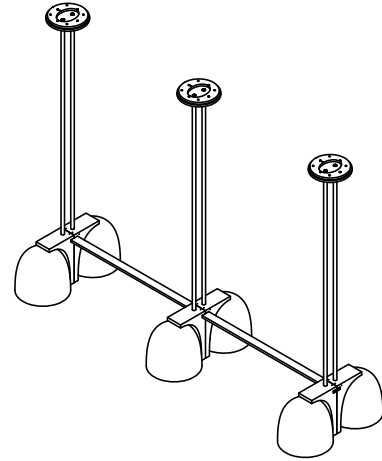

TUBI COLLECTION
TRIPLE PENDANT

TUBI COLLECTION

ARTICOLOSTUDIOS.COM

TRIPLE PENDANT

25V2

ABOUT TUBI

Tubi has a captivating sense of contemporary nostalgia reflective of the most impactful global design movements from mid-century onwards, with an alluring profile and gilded materiality.

LEAD TIME

8 - 10 weeks

LIGHT SOURCE

6 x 2.4W LED Board 200mA CC
2700k warm white
1500 total lumen output
Dimmable

INSTALLATION

Supplied with external driver and mounting plate to fit 4.0 square Jbox

ROD LENGTH

Rod lengths range between 23.6" (600mm) - 47.25" (1200mm), in increments of 3.94" (100mm)

WEIGHT

48.5 lb

CERTIFICATION STANDARD

UL

WARRANTY

3 years

FITTING FINISHES

Brass
Bronze*
Satin Nickel
Black Electroplate

* As Bronze is a hand applied finish the depth of colour will vary

SHADE COLOURS

Clear
Snow
Smoke
Grey