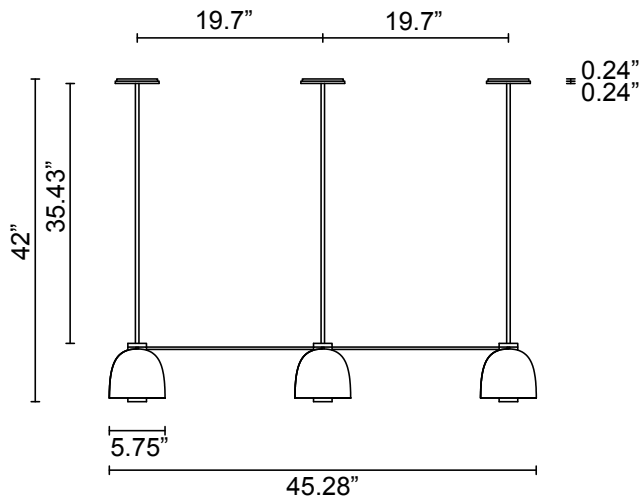

TUBI COLLECTION

ARTICOLOSTUDIOS.COM

TRIPLE PENDANT

25V2

ABOUT TUBI

Tubi has a captivating sense of contemporary nostalgia reflective of the most impactful global design movements from mid-century onwards, with an alluring profile and gilded materiality.

LEAD TIME

8 - 10 weeks

LIGHT SOURCE

6 x 2.4W LED Board 200mA CC
2700k warm white
1500 total lumen output
Dimmable

INSTALLATION

Supplied with external driver and mounting plate to fit 4.0 square Jbox

ROD LENGTH

Rod lengths range between 23.6" (600mm) - 47.25" (1200mm), in increments of 3.94" (100mm)

WEIGHT

48.5 lb

CERTIFICATION STANDARD

UL

WARRANTY

3 years

FITTING FINISHES

Brass
Bronze*
Satin Nickel
Black Electroplate

* As Bronze is a hand applied finish the depth of colour will vary

SHADE COLOURS

Clear
Snow
Smoke
Grey