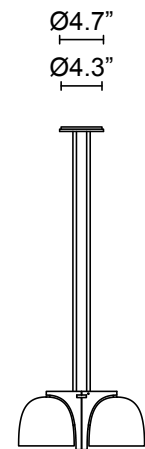

TUBI COLLECTION

ARTICOLOSTUDIOS.COM

TRIPLE PENDANT

25V2

ABOUT TUBI

Tubi has a captivating sense of contemporary nostalgia reflective of the most impactful global design movements from mid-century onwards, with an alluring profile and gilded materiality.

LEAD TIME

8 - 10 weeks

LIGHT SOURCE

6 x 2.4W LED Board 200mA CC
2700k warm white
1500 total lumen output
Dimmable

INSTALLATION

Supplied with external driver and mounting plate to fit 4.0 square Jbox

ROD LENGTH

Rod lengths range between 23.6" (600mm) - 47.25" (1200mm), in increments of 3.94" (100mm)

WEIGHT

48.5 lb

CERTIFICATION STANDARD

UL

WARRANTY

3 years

FITTING FINISHES

Brass
Bronze*
Satin Nickel
Black Electroplate

* As Bronze is a hand applied finish the depth of colour will vary

SHADE COLOURS

Clear
Snow
Smoke
Grey