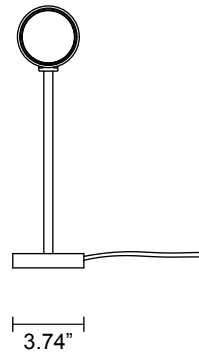

SCANDAL COLLECTION

TABLE LAMP

SCANDAL COLLECTION

ARTICOLOSTUDIOS.COM

TABLE LAMP

23V2

ABOUT SCANDAL

Scandal casts a slim and finely considered silhouette. Notable for its barrel-like cuff and inlay, Scandal's elongated proportions are the unification of luxurious crafts.

LEAD TIME

8 - 10 weeks

LIGHT SOURCE

2 x GU10 7W LED 35°
3000K warm white
1000 total lumen output
Lamps included

WEIGHT

15.4 lb

CERTIFICATION STANDARD

UL