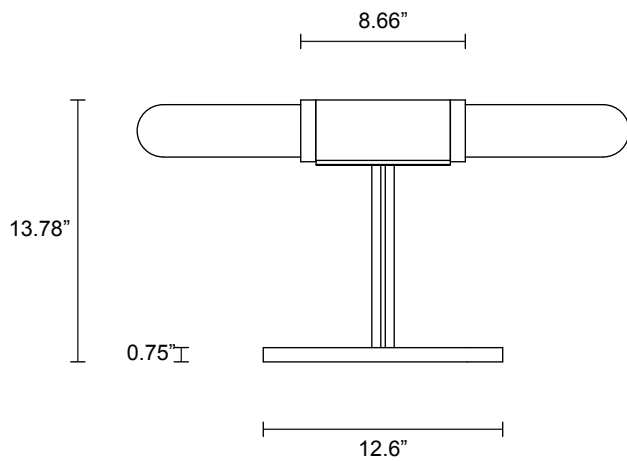

SCANDAL COLLECTION

TABLE LAMP

SCANDAL COLLECTION

ARTICOLOSTUDIOS.COM

TABLE LAMP

23V2

ABOUT SCANDAL

Scandal casts a slim and finely considered silhouette. Notable for its barrel-like cuff and inlay, Scandal's elongated proportions are the unification of luxurious crafts.

LEAD TIME

8 - 10 weeks

LIGHT SOURCE

2 x GU10 7W LED 35°
3000K warm white
1000 total lumen output
Lamps included

WEIGHT

15.4 lb

CERTIFICATION STANDARD

UL