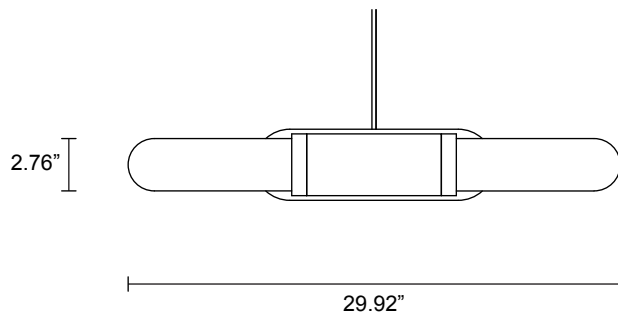

SCANDAL COLLECTION

TABLE LAMP

SCANDAL COLLECTION

ARTICOLOSTUDIOS.COM

TABLE LAMP

23V2

ABOUT SCANDAL

Scandal casts a slim and finely considered silhouette. Notable for its barrel-like cuff and inlay, Scandal's elongated proportions are the unification of luxurious crafts.

LEAD TIME

8 - 10 weeks

LIGHT SOURCE

2 x GU10 7W LED 35°
3000K warm white
1000 total lumen output
Lamps included

WEIGHT

15.4 lb

CERTIFICATION STANDARD

UL