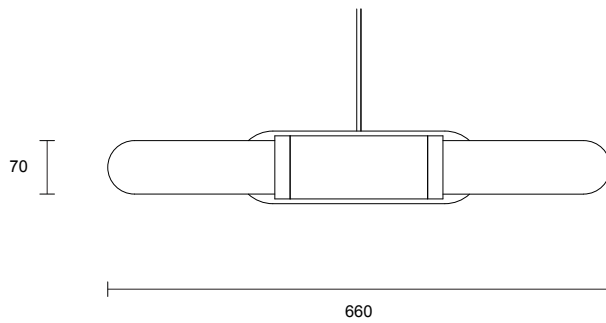

SCANDAL COLLECTION

TABLE LAMP

SCANDAL COLLECTION

ARTICOLOSTUDIOS.COM

TABLE LAMP

23V1

ABOUT SCANDAL

Scandal casts a slim and finely considered silhouette. Notable for its barrel-like cuff and inlay, Scandal's elongated proportions are the unification of luxurious crafts.

LEAD TIME

6 - 8 weeks

LIGHT SOURCE

2 x GU10 7W LED 35°
3000K warm white
1000 total lumen output
Lamps included

WEIGHT

7kg

CERTIFICATION

CE/AU