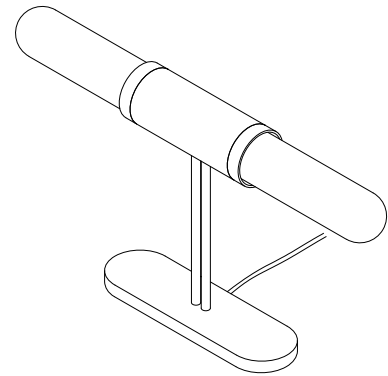

SCANDAL COLLECTION

TABLE LAMP

SCANDAL COLLECTION

ARTICOLOSTUDIOS.COM

TABLE LAMP

23V1

ABOUT SCANDAL

Scandal casts a slim and finely considered silhouette. Notable for its barrel-like cuff and inlay, Scandal's elongated proportions are the unification of luxurious crafts.

LEAD TIME

6 - 8 weeks

LIGHT SOURCE

2 x GU10 7W LED 35°
3000K warm white
1000 total lumen output
Lamps included

WEIGHT

7kg

CERTIFICATION

CE/AU