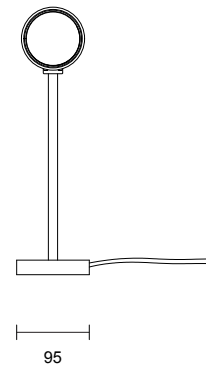

SCANDAL COLLECTION

TABLE LAMP

SCANDAL COLLECTION

ARTICOLOSTUDIOS.COM

TABLE LAMP

23V1

ABOUT SCANDAL

Scandal casts a slim and finely considered silhouette. Notable for its barrel-like cuff and inlay, Scandal's elongated proportions are the unification of luxurious crafts.

LEAD TIME

6 - 8 weeks

LIGHT SOURCE

2 x GU10 7W LED 35°
3000K warm white
1000 total lumen output
Lamps included

WEIGHT

7kg

CERTIFICATION

CE/AU

WARRANTY

3 years

FITTING FINISHES

Brass
Mid Bronze
Satin Nickel
Black Electroplate

INLAY

Brass Mesh
Silver Mesh
Rose Gold Mesh
Latte Leather
Navy Leather

SHADE COLOURS

Snow
Clear Fluted