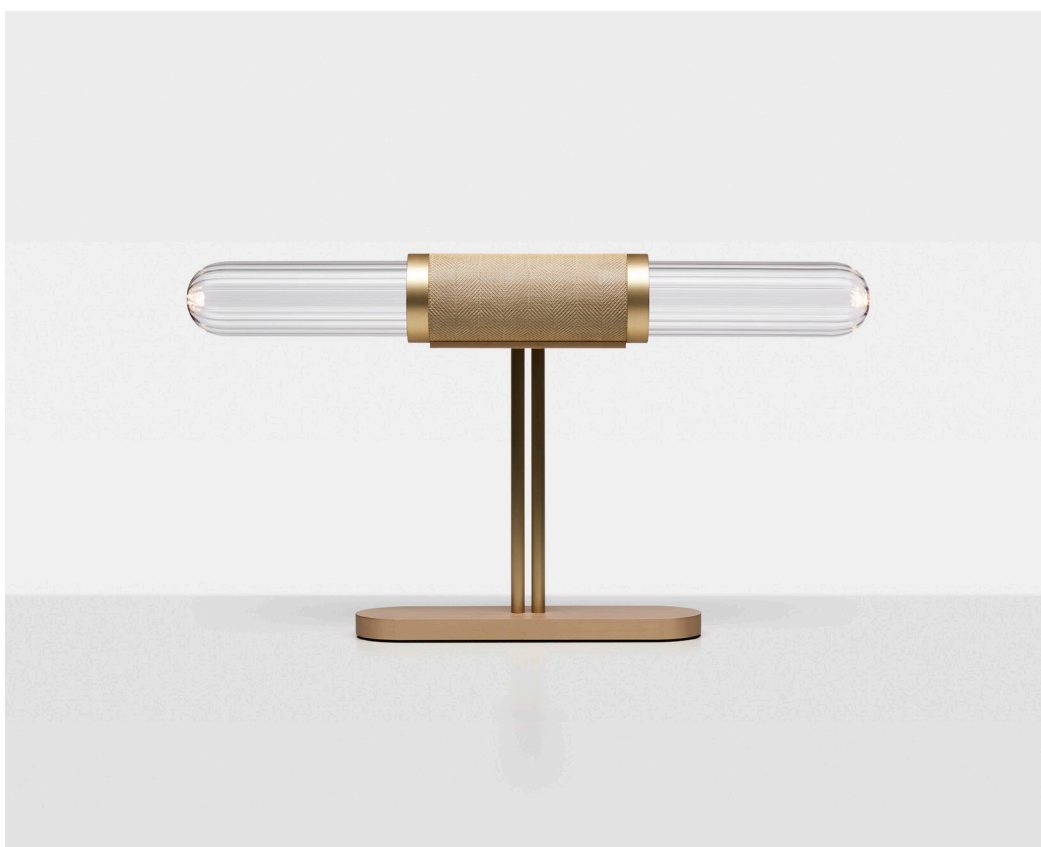

SCANDAL COLLECTION

TABLE LAMP

SCANDAL COLLECTION

ARTICOLOSTUDIOS.COM

TABLE LAMP

23V1

ABOUT SCANDAL

Scandal casts a slim and finely considered silhouette. Notable for its barrel-like cuff and inlay, Scandal's elongated proportions are the unification of luxurious crafts.

LEAD TIME

6 - 8 weeks

LIGHT SOURCE

2 x GU10 7W LED 35°
3000K warm white
1000 total lumen output
Lamps included

WEIGHT

7kg

CERTIFICATION

CE/AU

WARRANTY

3 years

FITTING FINISHES

Brass
Mid Bronze
Satin Nickel
Black Electroplate

INLAY

Brass Mesh
Silver Mesh
Rose Gold Mesh
Latte Leather
Navy Leather

SHADE COLOURS

Snow
Clear Fluted

FLEX COLOURS

White
Black
Natural Linen
Mid Grey Linen
Black and White