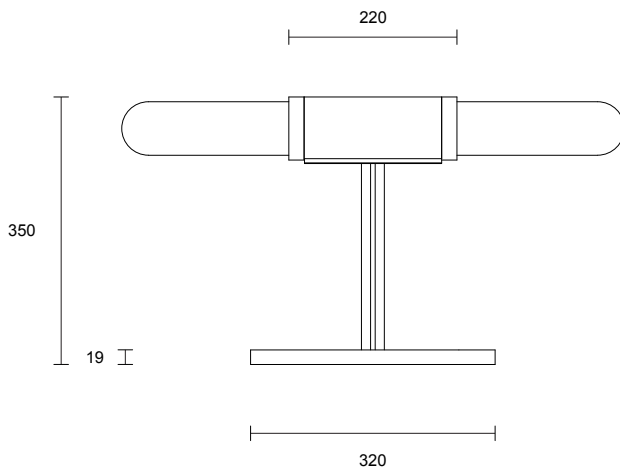

SCANDAL COLLECTION

TABLE LAMP

SCANDAL COLLECTION

ARTICOLOSTUDIOS.COM

TABLE LAMP

23V1

ABOUT SCANDAL

Scandal casts a slim and finely considered silhouette. Notable for its barrel-like cuff and inlay, Scandal's elongated proportions are the unification of luxurious crafts.

LEAD TIME

6 - 8 weeks

LIGHT SOURCE

2 x GU10 7W LED 35°
3000K warm white
1000 total lumen output
Lamps included

WEIGHT

7kg

CERTIFICATION

CE/AU