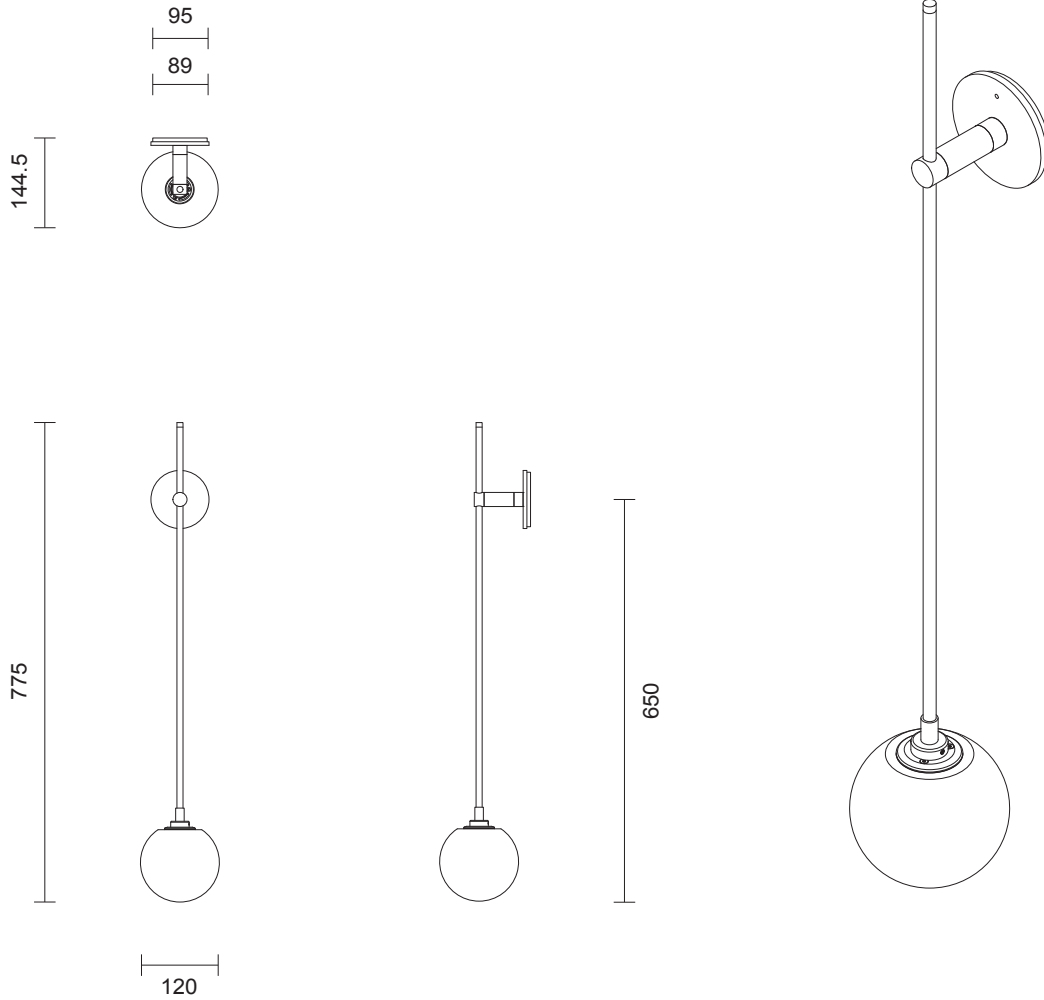

FIZI COLLECTION

STILTS WALL SCONCE

SPECIFICATION SHEET

AUSTRALIA / INTERNATIONAL

FL_SWS_AU_22V3

ABOUT FIZI

The Fizi collection is mesmerising with the explosion of bubbles suspended in champagne'sque effervescence. Breathtaking shadowplay when fizi is lit. Wall and ceiling jewellery for the home.

LEAD TIME

6 - 8 weeks

LIGHT SOURCE

12V G4 2.5W LED bi-pin
2700k warm white
250 lumens
Dimmable
Lamp included

INSTALLATION

Supplied with external driver

WEIGHT

3kg