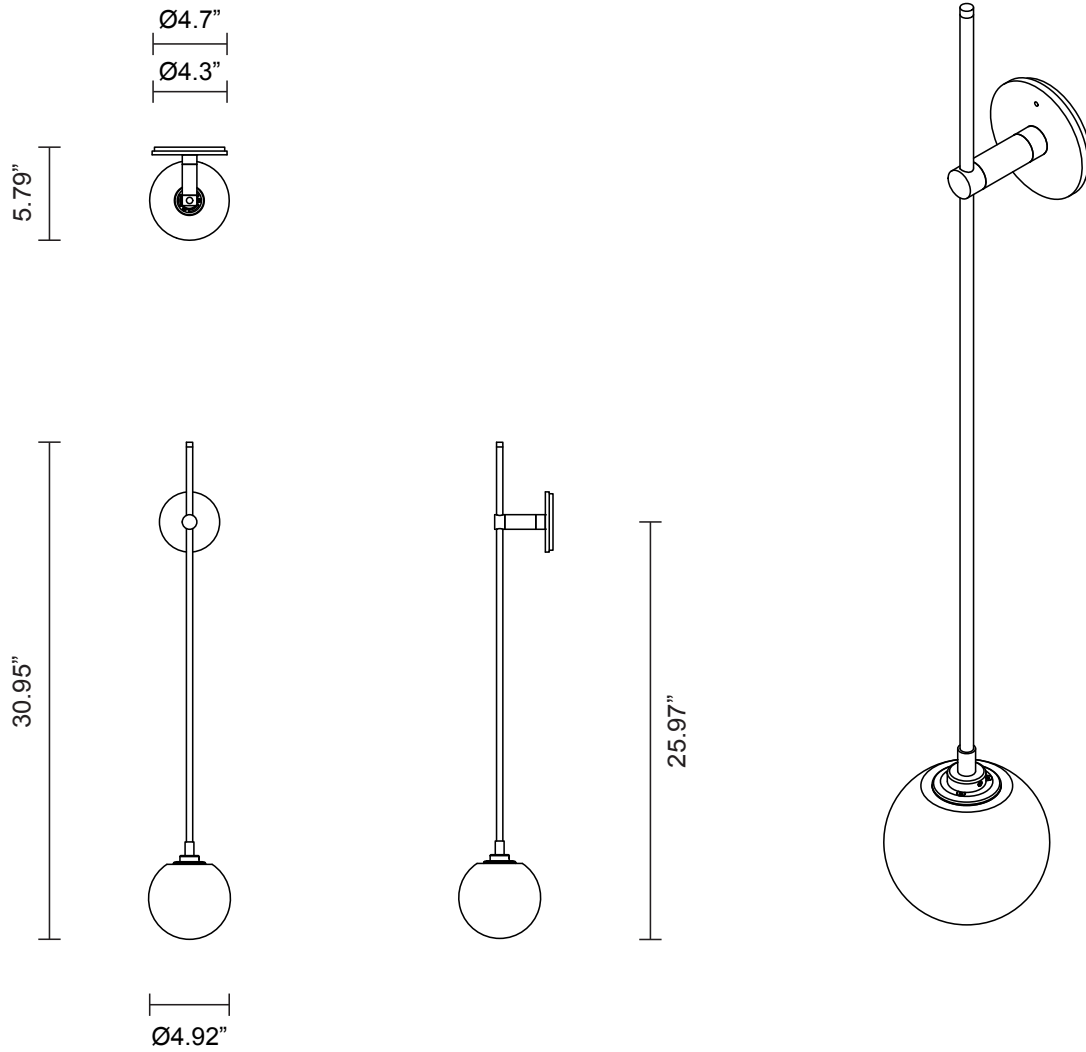

FIZI COLLECTION
STILTS WALL SCONCE

FIZI COLLECTION
STILTS WALL SCONCE

ARTICOLOSTUDIOS.COM

244/3

ABOUT FIZI

Fizi's mesmerizing explosion of bubbles are suspended in champagne-like effervescence.

LEAD TIME

8 - 10 weeks

LIGHT SOURCE

12V G4 2.5W LED bipin
2700k warm white
250 lumens
Dimmable
Lamp included

INSTALLATION

Supplied with external driver and mounting plate to fit 4.0 square Jbox

WEIGHT

7 lb

CERTIFICATION STANDARD

UL

WARRANTY

3 years

FITTING FINISH

Brass
Bronze*
Satin Nickel
Black Electroplate

*As Bronze is a hand applied finish, the depth of colour will vary

INLAY

Latte Leather

SHADE COLOURS