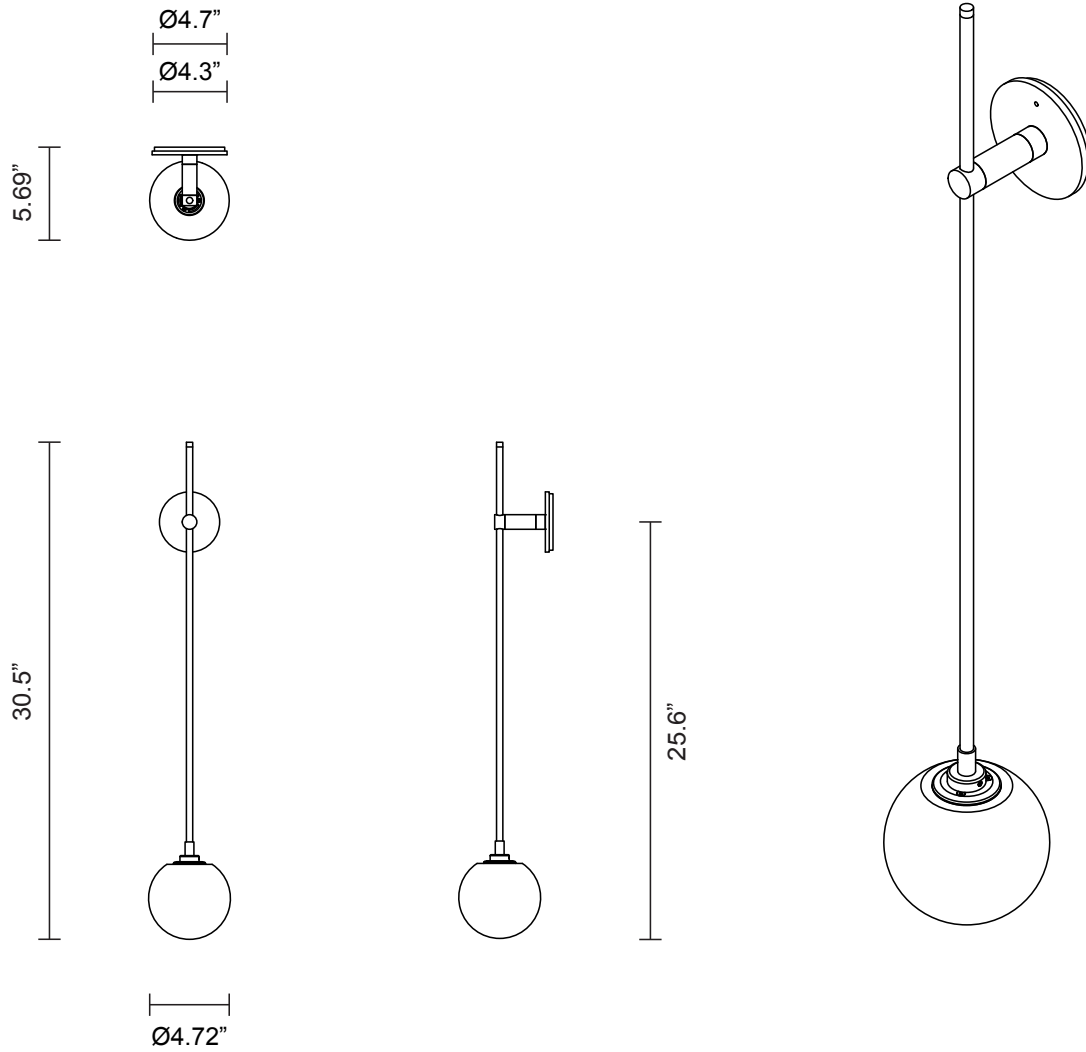

FIZI COLLECTION  
STILTS WALL SCONCE

**FIZI COLLECTION**  
STILTS WALL SCONCE

ARTICOLOSTUDIOS.COM

24V1

**ABOUT FIZI**

Fizi's mesmerizing explosion of bubbles are suspended in champagne-like effervescence.

**LEAD TIME**

8 - 10 weeks

**LIGHT SOURCE**

12V G4 2.5W LED bipin  
2700k warm white  
250 lumens  
Dimmable  
Lamp included

**INSTALLATION**

Supplied with external driver and mounting plate to fit 4.0 square Jbox

**WEIGHT**

7 lb

**CERTIFICATION STANDARD**

UL

**WARRANTY**

3 years

**FITTING FINISH**

Brass  
Mid Bronze  
Satin Nickel  
Black Electroplate

**INLAY**