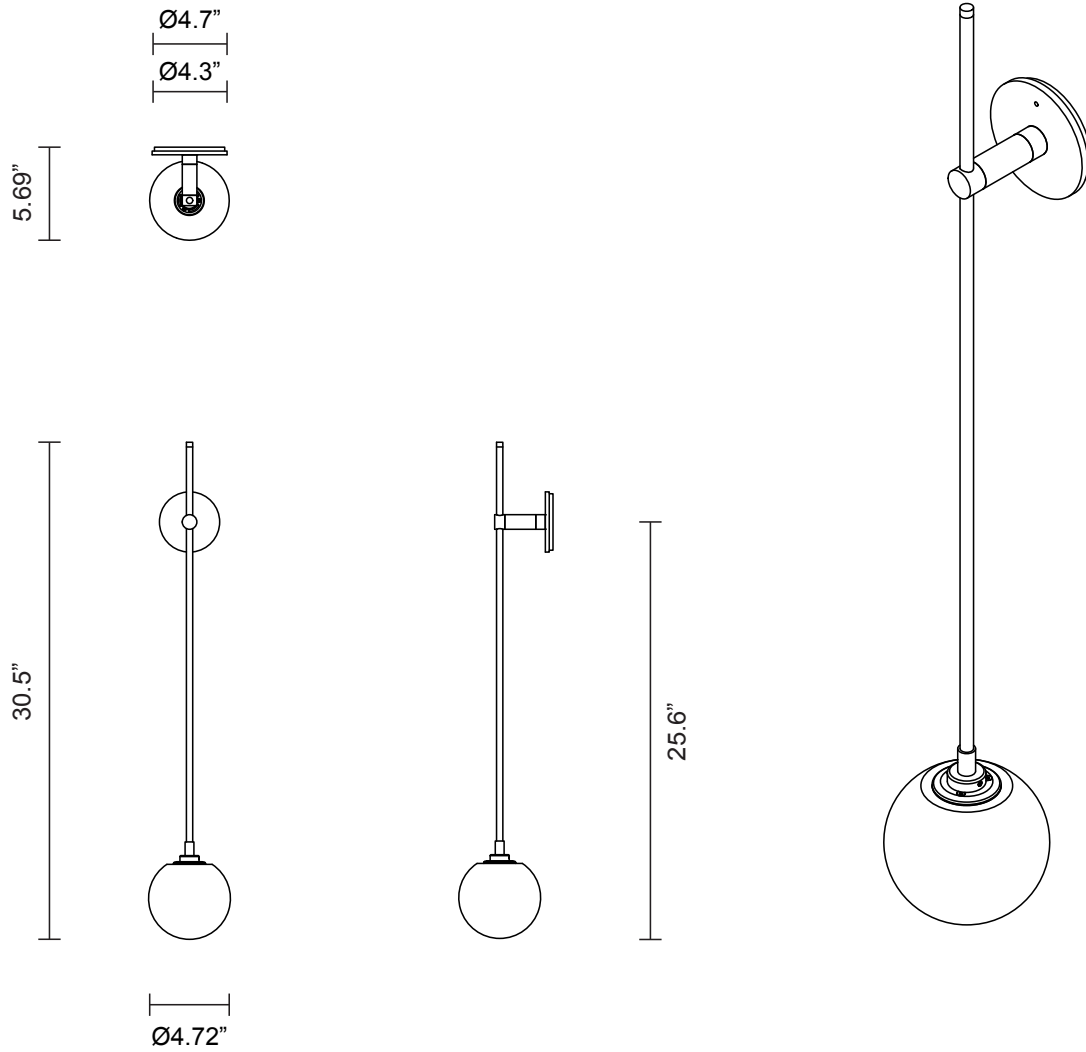

FIZI COLLECTION  
STILTS WALL SCONCE

**FIZI COLLECTION**  
STILTS WALL SCONCE

ARTICOLOSTUDIOS.COM

23V2

**ABOUT FIZI**

Fizi's mesmerizing explosion of bubbles are suspended in champagne-like effervescence.

**LEAD TIME**

8 - 10 weeks

**LIGHT SOURCE**

12V G4 2.5W LED bipin  
2700k warm white  
250 lumens  
Dimmable  
Lamp included

**INSTALLATION**

Supplied with external driver and mounting plate to fit 4.0 square Jbox

**WEIGHT**

7 lb

**CERTIFICATION STANDARD**

UL

**WARRANTY**

3 years

**FITTING FINISH**

Brass  
Mid Bronze  
Satin Nickel  
Black Electroplate  
White Powder Coat  
Graphite Powder Coat

**INLAY**