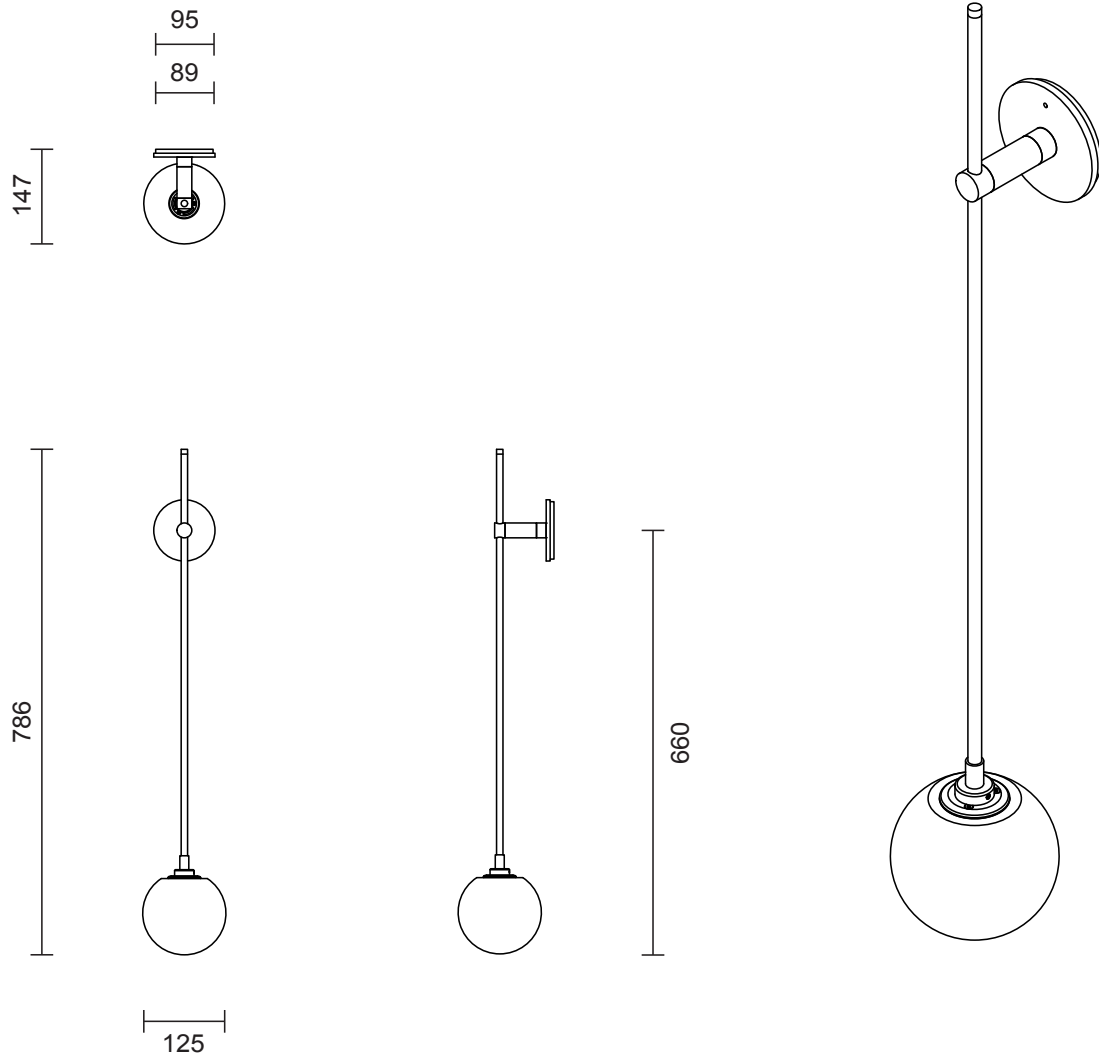

FIZI COLLECTION
STILTS WALL SCONCE

FIZI COLLECTION
STILTS WALL SCONCE

ARTICOLOSTUDIOS.COM

24V3

ABOUT FIZI

Fizi's mesmerizing explosion of bubbles are suspended in champagne-like effervescence.

LEAD TIME

6 - 8 weeks

LIGHT SOURCE

12V G4 2.5W LED Bi-PIN
2700k warm white
250 lumens
Dimmable
Lamp included

INSTALLATION

Supplied with external driver

WEIGHT

3kg

CERTIFICATION

CE/AU

WARRANTY

3 years

FITTING FINISH

Brass
Bronze*
Satin Nickel
Black Electroplate

* As Bronze is a hand applied finish the depth of colour will vary

INLAY

Latte Leather

SHADE COLOURS