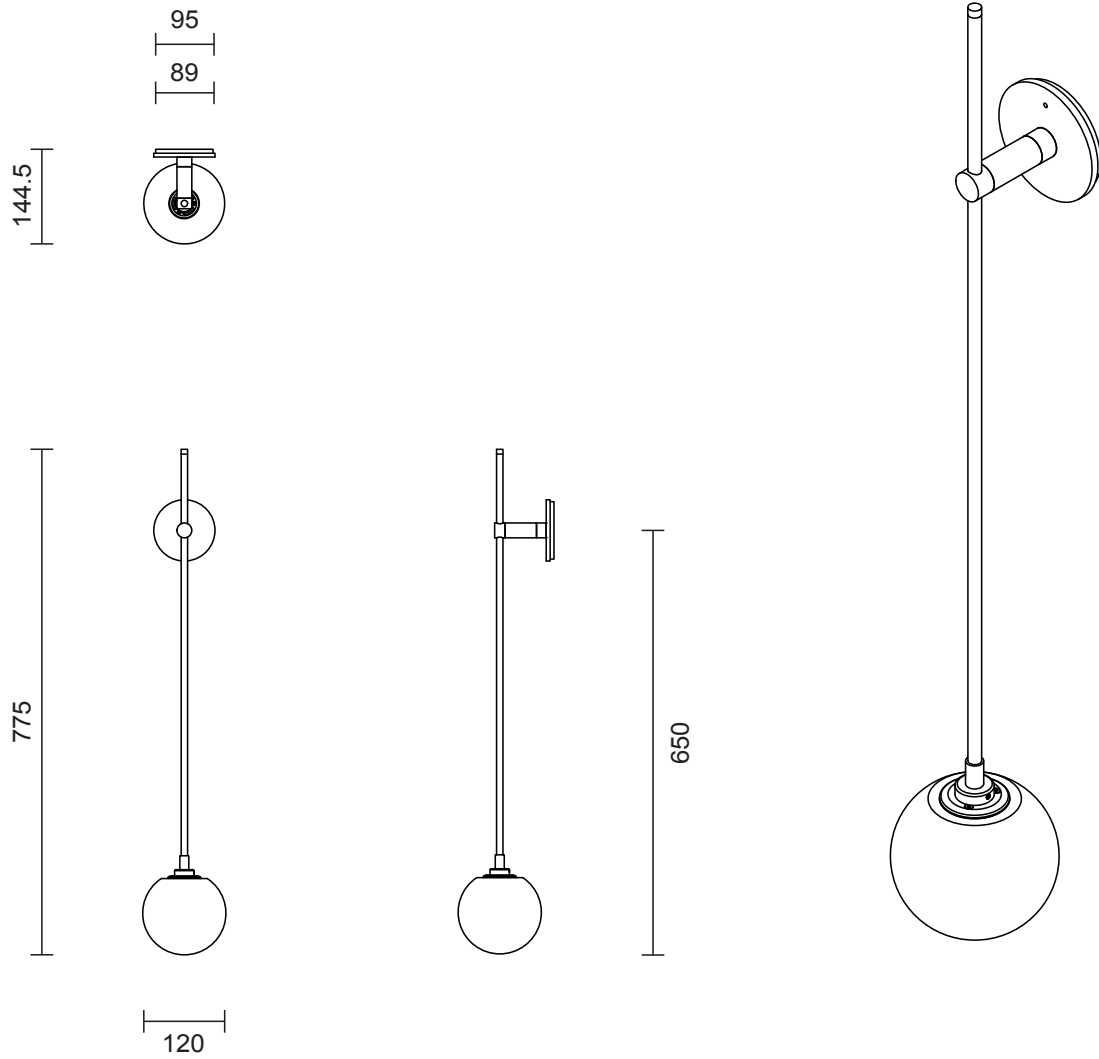

FIZI COLLECTION
STILTS WALL SCONCE

FIZI COLLECTION
STILTS WALL SCONCE

ARTICOLOSTUDIOS.COM

24V1

ABOUT FIZI

Fizi's mesmerizing explosion of bubbles are suspended in champagne-like effervescence.

LEAD TIME

6 - 8 weeks

LIGHT SOURCE

12V G4 2.5W LED Bi-PIN
2700k warm white
250 lumens
Dimmable
Lamp included

INSTALLATION

Supplied with external driver

WEIGHT

3kg

CERTIFICATION

CE/AU

WARRANTY

3 years

FITTING FINISH

Brass
Mid Bronze
Satin Nickel
Black Electroplate

INLAY

Latte Leather

SHADE COLOURS

Fizi
Snow
Tea
Frosted Tea
Drunken Emerald
White Spoti
Black Spoti
Scandi
Duo