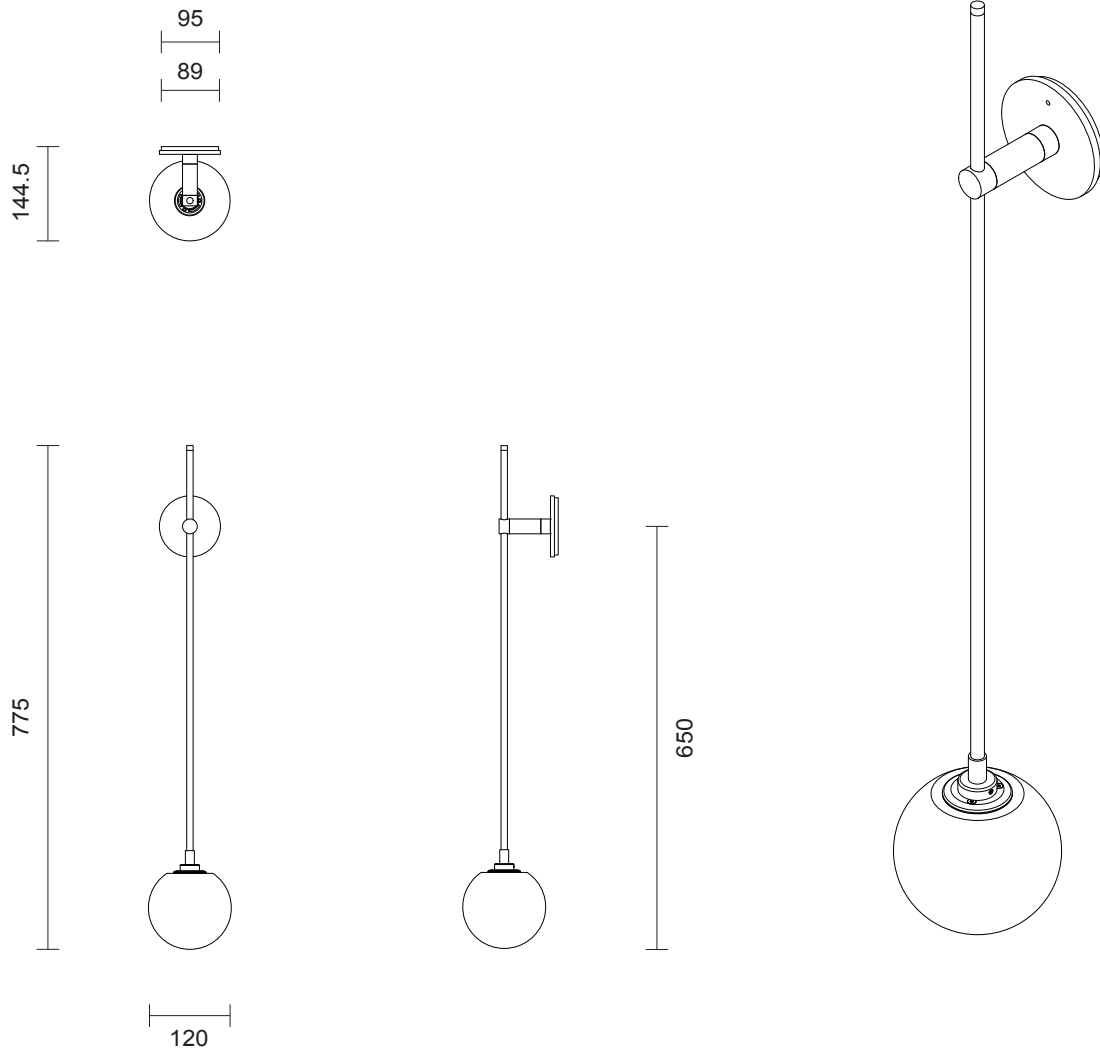

FIZI COLLECTION
STILTS WALL SCONCE

FIZI COLLECTION
STILTS WALL SCONCE

ARTICOLOSTUDIOS.COM

23V1

ABOUT FIZI

Fizi's mesmerizing explosion of bubbles are suspended in champagne-like effervescence.

LEAD TIME

6 - 8 weeks

LIGHT SOURCE

12V G4 2W LED bi-pin
2700k warm white
200 lumens
Dimmable
Lamp included

INSTALLATION

Supplied with external driver

WEIGHT

3kg

CERTIFICATION

CE/AU